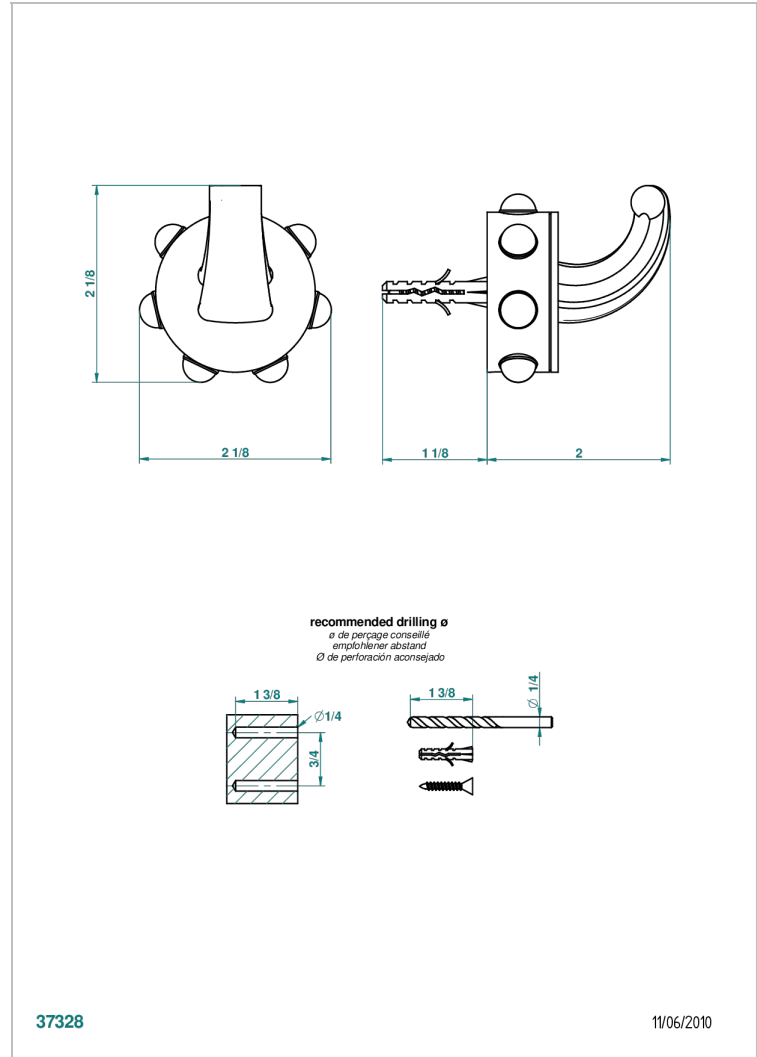

# MOSSI CLEAR CRYSTAL

A2N-508

Robe hook single small

THG<sup>®</sup>  
PARIS

## CHARACTERISTIC

- Mossi clear crystal
- Robe hook single small