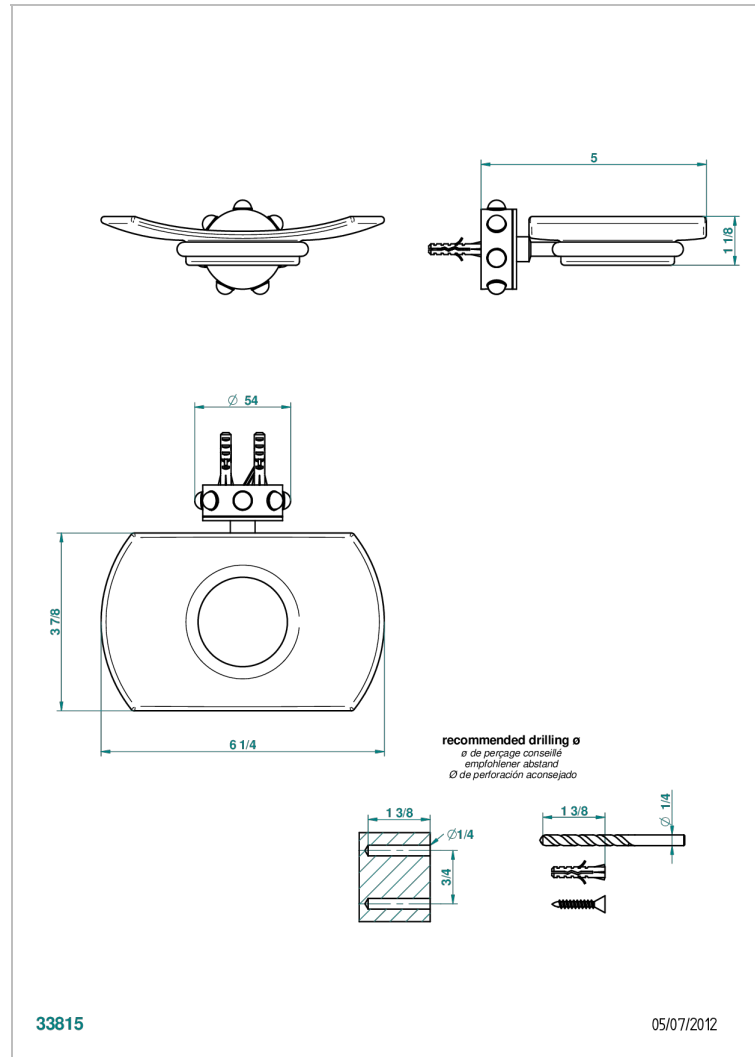

MOSSI CLEAR CRYSTAL

A2N-500

Glass soap dish, wall mounted

THG[®]
PARIS

CHARACTERISTIC

- Mossi clear crystal
- Glass soap dish, wall mounted

AVAILABLE FINITIONS

Black nickel - D24
Blush PVD - H62
Brass color PVD - H49
Brown bronze color PVD - F33
Chrome polished - A02
Chrome polished / gold polished - G02