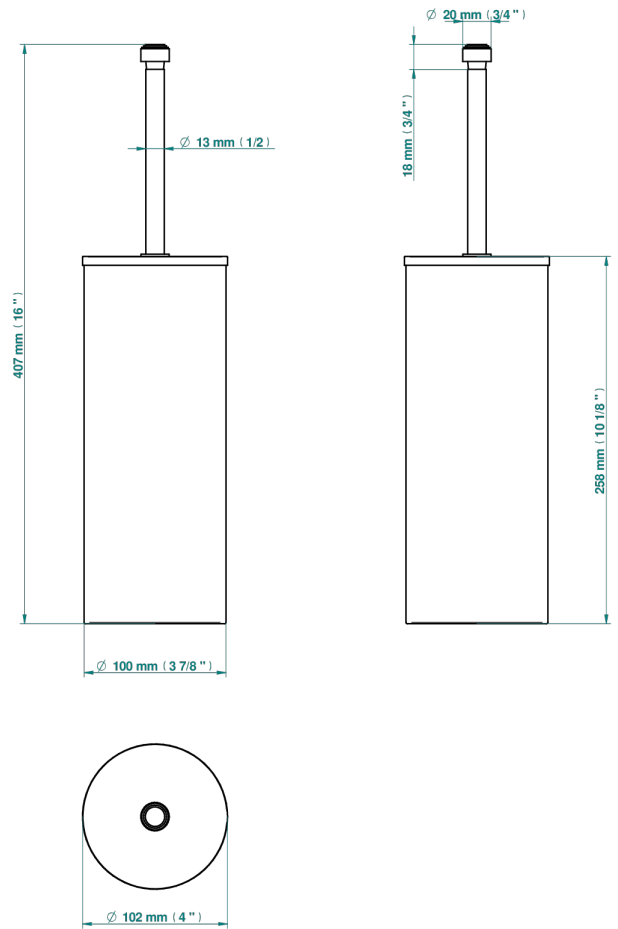

MOSSI CLEAR CRYSTAL

A2N-4700C

Metal toilet brush holder with brush with cover floor mounted

18275

18/01/2021

CHARACTERISTIC

- Mossi clear crystal
- Metal toilet brush holder with brush with cover floor mounted