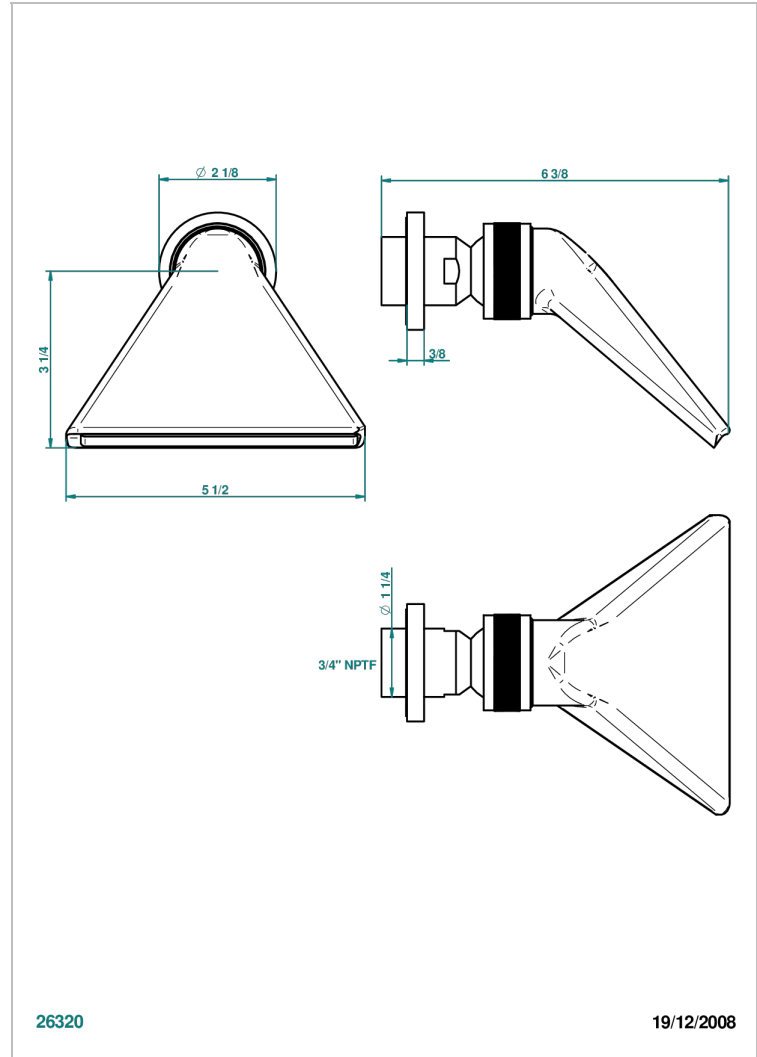

MOSSI CLEAR CRYSTAL

A2N-3640/US

Shower head, cast deluge with 3/4" connection

THG
PARIS

CHARACTERISTIC

- Mossi clear crystal
- Shower head, cast deluge with 3/4" connection

AVAILABLE FINITIONS

Black nickel - D24
Blush PVD - H62
Brass color PVD - H49
Brown bronze color PVD - F33
Chrome polished - A02
Chrome polished / gold polished - G02