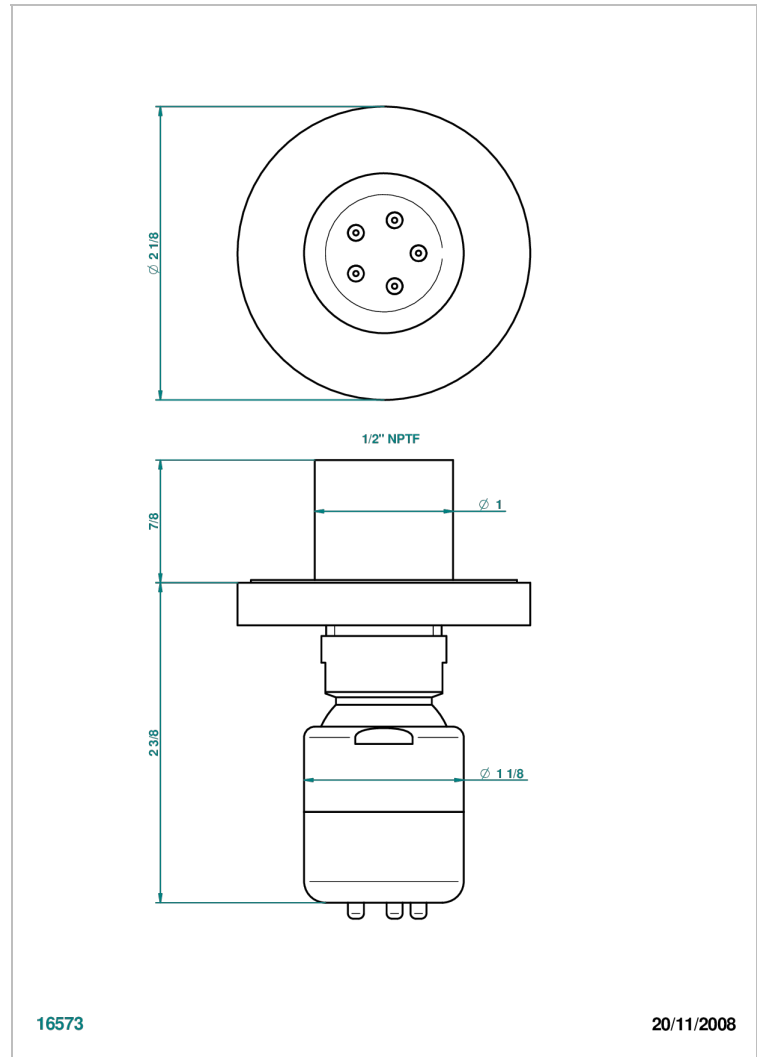

# MOSSI CLEAR CRYSTAL

A2N-290/BUS

Body spray 1/2" with Easyclean system

## CHARACTERISTIC

- Mossi clear crystal
- Body spray 1/2" with Easyclean system