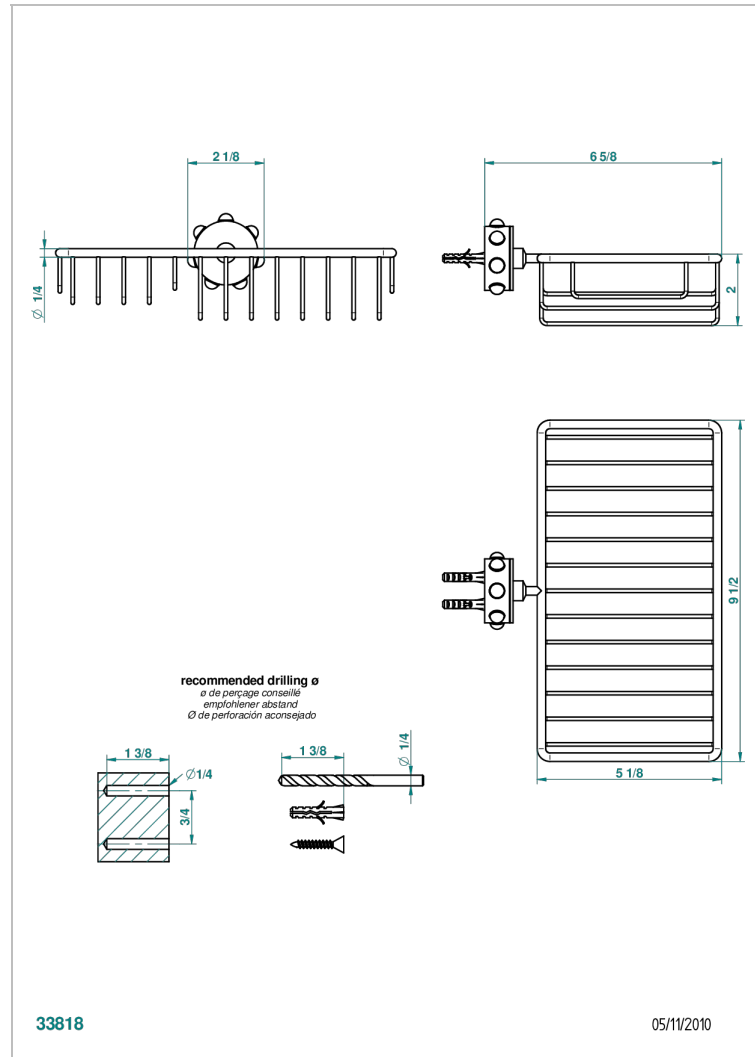

MOSSI CLEAR CRYSTAL

A2N-2620

Soap and sponge holder, wall mounted

THG[®]
PARIS

CHARACTERISTIC

- Mossi clear crystal
- Soap and sponge holder, wall mounted

AVAILABLE FINITIONS

Black nickel - D24
Blush PVD - H62
Brass color PVD - H49
Brown bronze color PVD - F33
Chrome polished - A02
Chrome polished / gold polished - G02