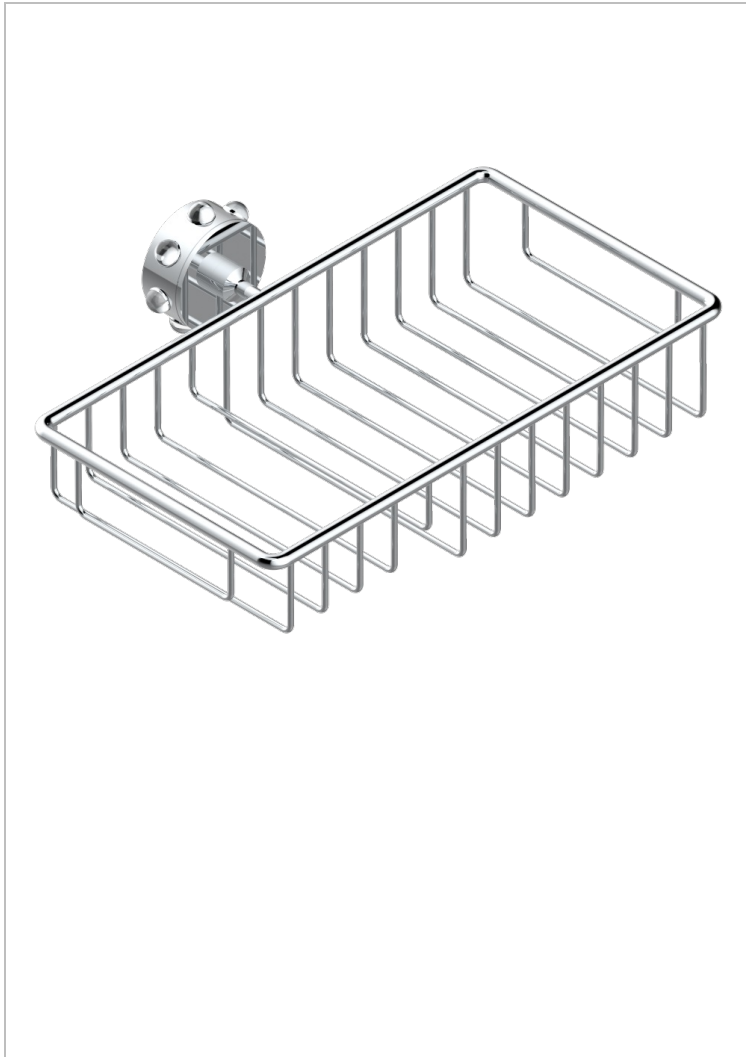

MOSSI CLEAR CRYSTAL

A2N-2620

Soap and sponge holder, wall mounted

THG[®]
PARIS

CHARACTERISTIC

- Mossi clear crystal
- Soap and sponge holder, wall mounted

AVAILABLE FINITIONS

Black nickel - D24
Blush PVD - H62
Brass color PVD - H49
Brown bronze color PVD - F33
Chrome polished - A02
Chrome polished / gold polished - G02

Copper antique matt, coated - H07
Gold color PVD - H52
Gold mat - F07
Gold polished - F01
Gold satiney - F03
Graphite PVD - H64

Light coated bronze - D01
Matt Umber PVD - H67
Matt blush PVD - H60
Matt brass color PVD - H50
Matt brown bronze color PVD - F34
Matt chrome (American satin) - C02