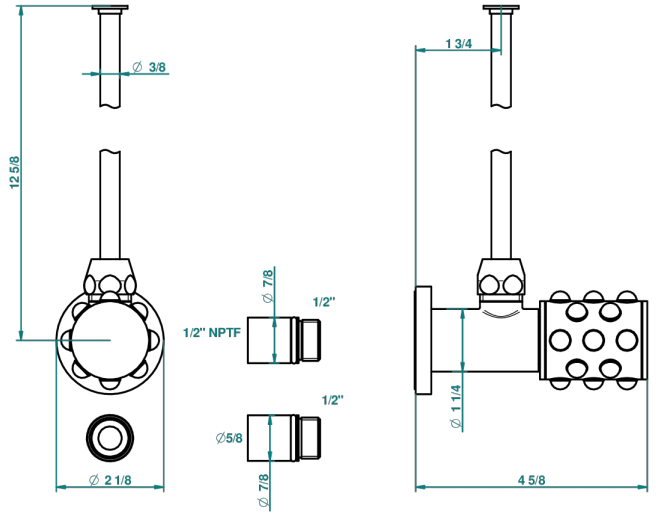

MOSSI CLEAR CRYSTAL

A2N-181/SWC

Angle supply valve with 3/8" adaptor set for toilet

THG[®]
PARIS

33308

30/03/2009

CHARACTERISTIC

- Mossi clear crystal
- Angle supply valve with 3/8" adaptor set for toilet