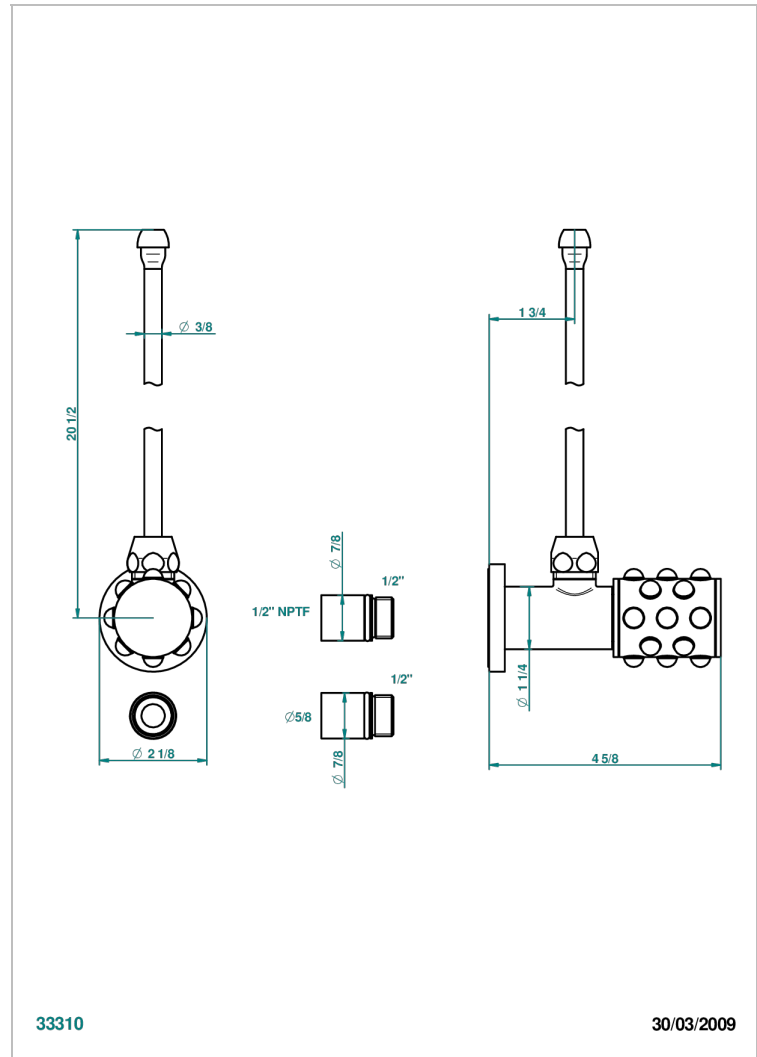

MOSSI CLEAR CRYSTAL

A2N-181/SLA

Angle supply valve with 3/8" adaptor set

THG[®]
PARIS

CHARACTERISTIC

- Mossi clear crystal
- Angle supply valve with 3/8" adaptor set

AVAILABLE FINITIONS

Black nickel - D24
Blush PVD - H62
Brass color PVD - H49
Brown bronze color PVD - F33
Chrome polished - A02
Chrome polished / gold polished - G02

Matt gold color PVD - H53
Matt graphite PVD - H65
Matt nickel (American satin) - C01
Matt nickel color PVD - H56
Nickel antique / Sovereign - H28
Nickel color PVD - H55

Nickel polished - B01
Rose Gold - F27
Satin chrome - C03
Silver polished, antique - H03
Silver rhodium - F18
Soft gold - F30