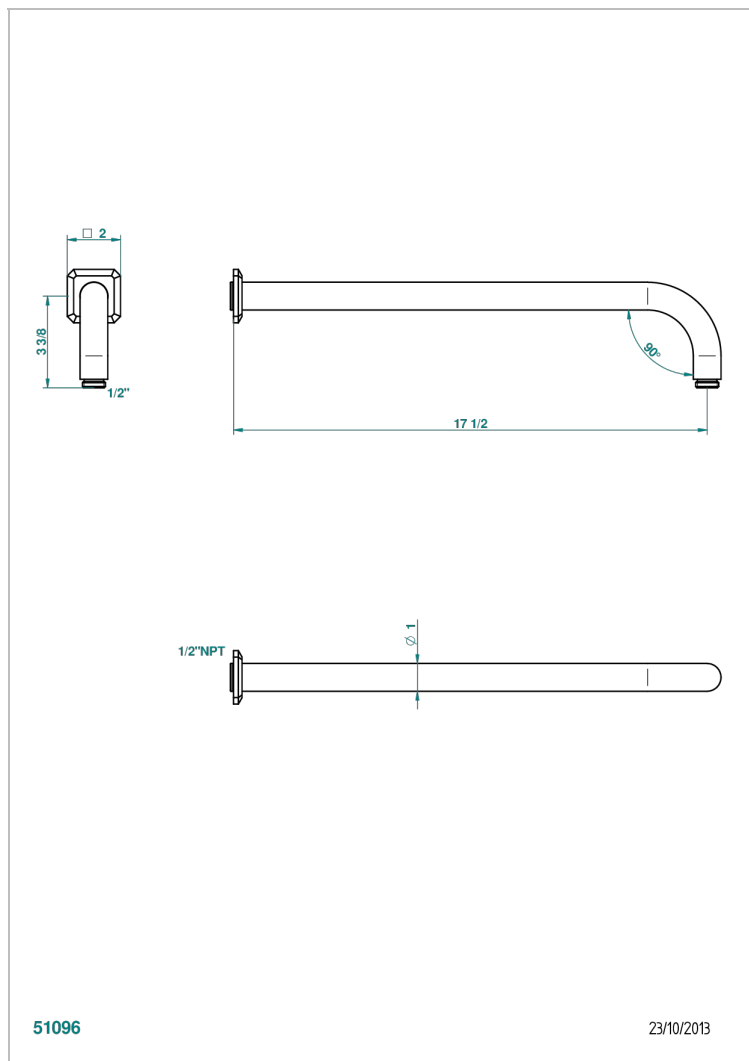

METROPOLIS BLACK CRYSTAL WITH LEVER HANDLES

A2M-84L/US

Horizontal shower arm, 90°, lg: 17"

51096

23/10/2013

CHARACTERISTIC

- Métropolis black crystal with lever handles
- Horizontal shower arm, 90°, lg: 17"