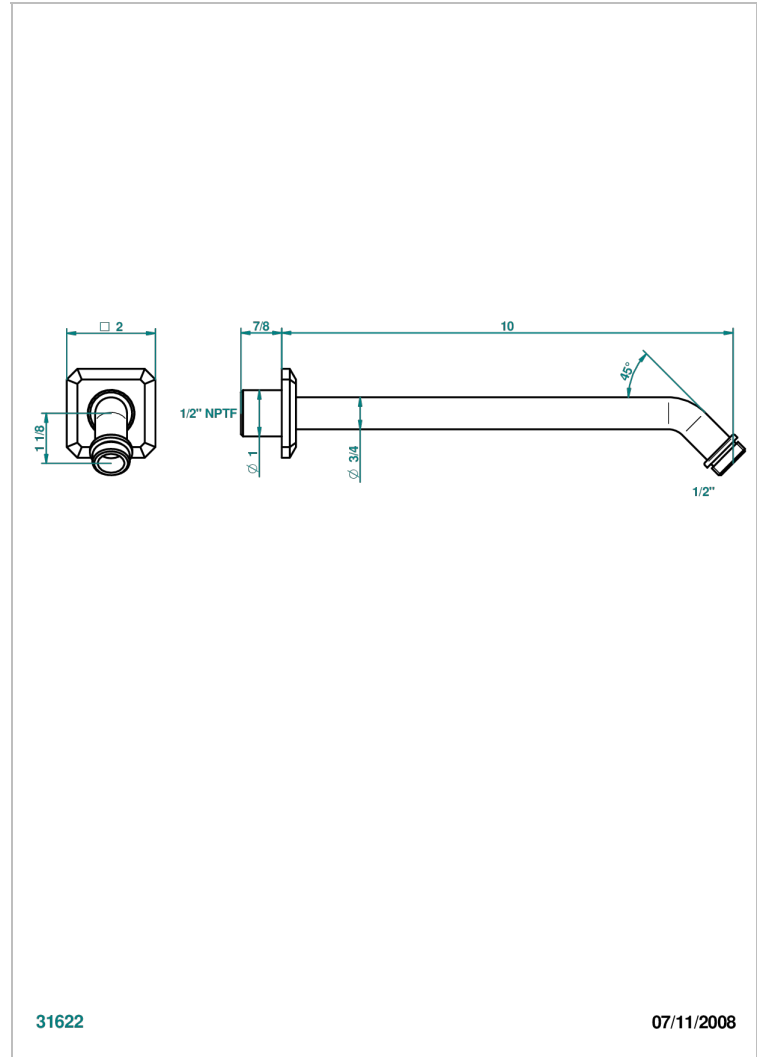

METROPOLIS BLACK CRYSTAL WITH LEVER HANDLES

A2M-84/US

Horizontal shower arm, 45°, lg: 10"

31622

07/11/2008

CHARACTERISTIC

- Métropolis black crystal with lever handles
- Horizontal shower arm, 45°, lg: 10"

AVAILABLE FINITIONS