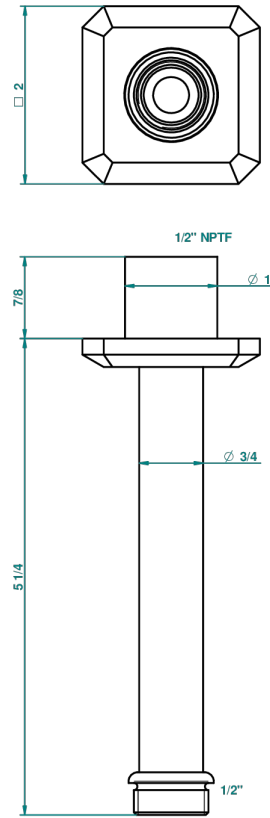

# METROPOLIS BLACK CRYSTAL WITH LEVER HANDLES

A2M-82V/US

Vertical shower arm ceiling mounted 1/2" connection

25093

19/11/2008

## CHARACTERISTIC

- Métropolis black crystal with lever handles
- Vertical shower arm ceiling mounted 1/2" connection

## AVAILABLE FINITIONS

Black nickel - D24  
Blush PVD - H62  
Brass color PVD - H49  
Brown bronze color PVD - F33  
Chrome polished - A02  
Chrome polished / gold polished - G02

Gold color PVD - H52  
Gold mat - F07  
Gold polished - F01  
Gold satiney - F03  
Graphite PVD - H64  
Matt Umber PVD - H67