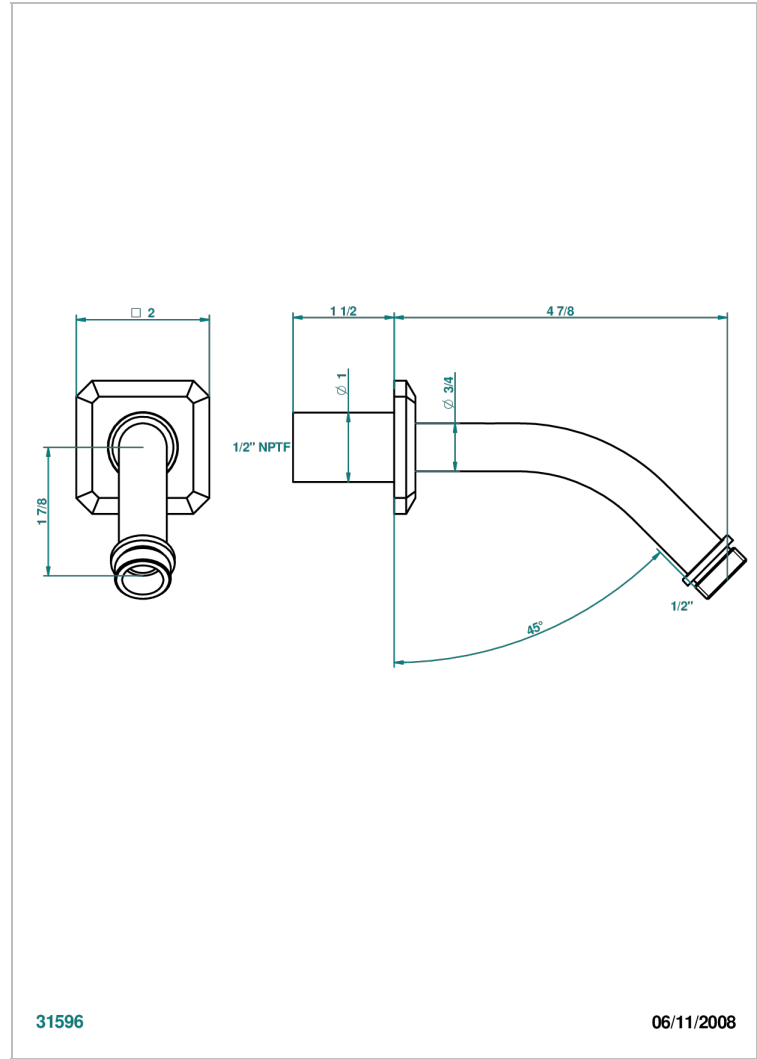

# METROPOLIS BLACK CRYSTAL WITH LEVER HANDLES

A2M-82/US

Horizontal shower arm, 45°, lg: 4" 3/4

## CHARACTERISTIC

- Métropolis black crystal with lever handles
- Horizontal shower arm, 45°, lg: 4" 3/4