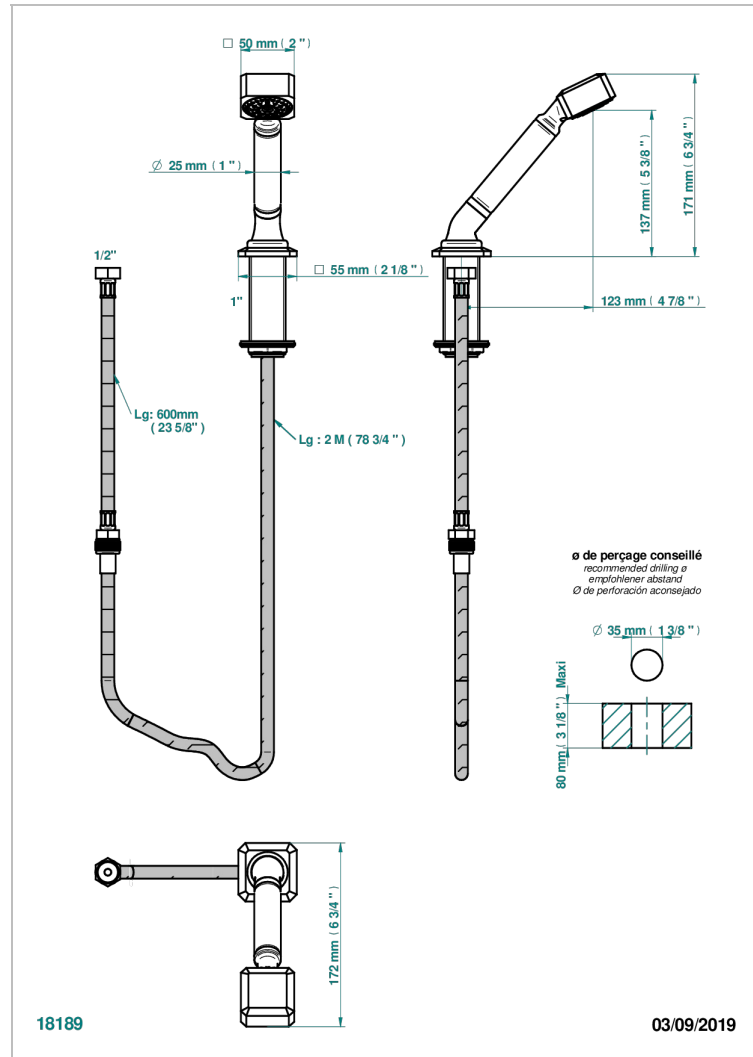

# METROPOLIS BLACK CRYSTAL WITH LEVER HANDLES

A2M-60A

Deck mounted hand shower, with hose

## CHARACTERISTIC

- Métropolis black crystal with lever handles
- Deck mounted hand shower, with hose