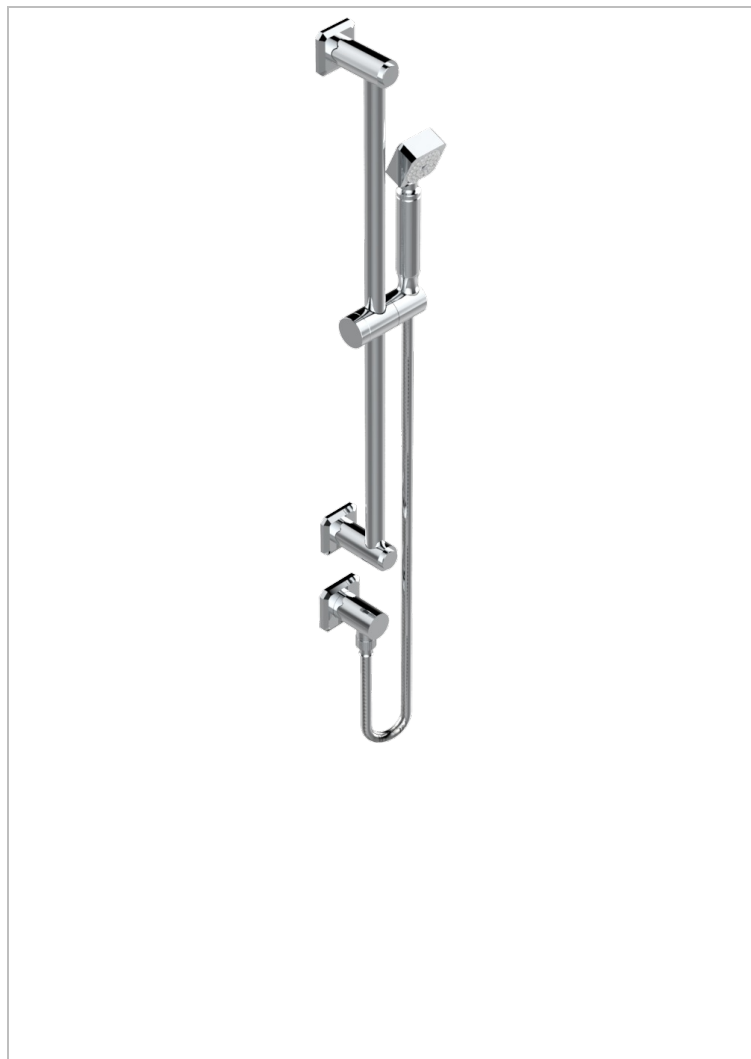

METROPOLIS BLACK CRYSTAL WITH LEVER HANDLES

A2M-58/US

Slide bar with handsower and elbow

CHARACTERISTIC

- Métropolis black crystal with lever handles
- Slide bar with handsower and elbow

TECHNICAL SPECS

- Recommandé : 3 bars (max. 5 bars) - Advised : 43,5 psi (max. 72 psi)
- 9,5 l/min à 3 bars (2.5 gpm at 43.5 psi)

AVAILABLE FINITIONS

Black nickel - D24

Blush PVD - H62

Brass color PVD - H49

Brown bronze color PVD - F33

Chrome polished - A02

Chrome polished / gold polished - G02

Gold color PVD - H52

Matt chrome (American satin) - C02

Matt gold color PVD - H53

Matt graphite PVD - H65

Matt nickel (American satin) - C01

Matt nickel color PVD - H56

Nickel antique / Sovereign - H28

Nickel color PVD - H55

Nickel polished - B01