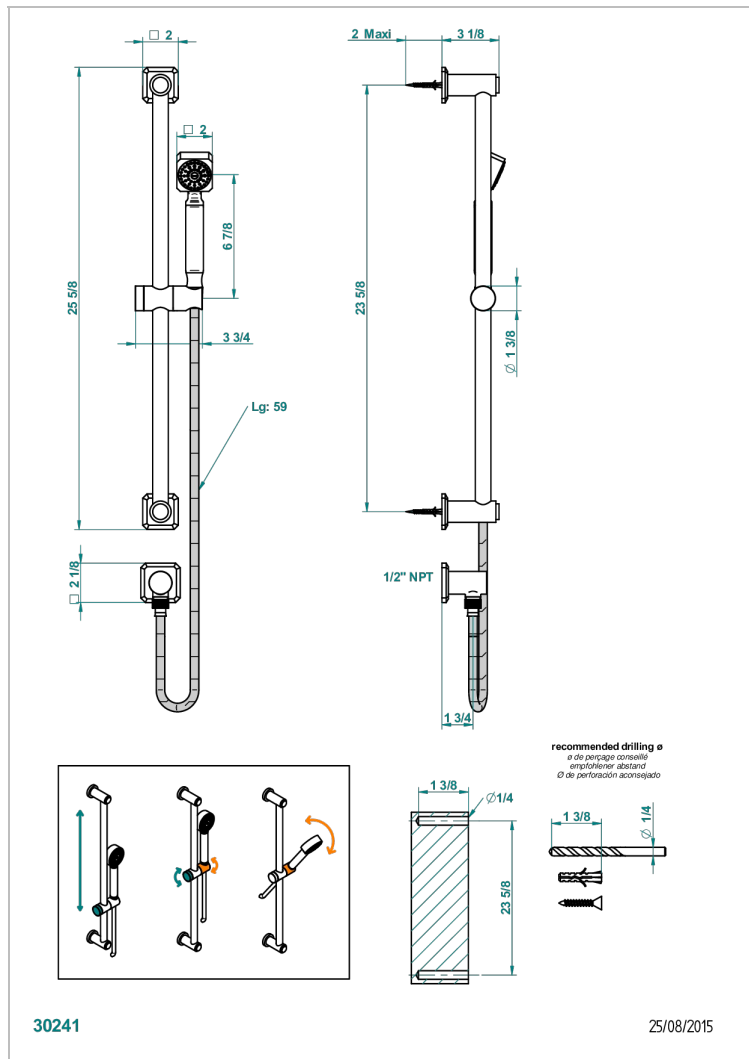

METROPOLIS BLACK CRYSTAL WITH LEVER HANDLES

A2M-58/US

Slide bar with handsower and elbow

CHARACTERISTIC

- Métropolis black crystal with lever handles
- Slide bar with handsower and elbow

TECHNICAL SPECS

- Recommandé : 3 bars (max. 5 bars) - Advised : 43,5 psi (max. 72 psi)
- 9,5 l/min à 3 bars (2.5 gpm at 43.5 psi)

AVAILABLE FINITIONS

Black nickel - D24

Blush PVD - H62

Brass color PVD - H49

Brown bronze color PVD - F33

Chrome polished - A02

Chrome polished / gold polished - G02

Gold color PVD - H52