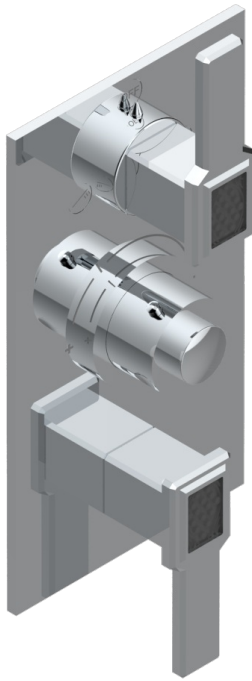

METROPOLIS BLACK CRYSTAL WITH LEVER HANDLES

A2M-5540BE

Trim for THG thermostat 3 functions , with one off function and 2 outlets and one single off function - rough part supplied with fixing box ref. .5 540AE/US

CHARACTERISTIC

- Built-in thermostatic cover for 5540AE with 3 outputs (1 x 3/4' and 2 x 1/2')
- Requires concealed thermostat Réf. 5540AE - 5540AE/US - 5540AE/W
- Output high : ceramic diverter with 2 functions and stopvalve
- Output downwards : 1/4' turn of 3/4' stopvalve
- For Shower 3 functions - 2 functions can operate simultaneously
- Temperature control knob with security stop at 38°C
- Solid brass plate and knob
- ASME : ASME A112.18.1-2011/CSA B125.1-11
- DVGW : DW-6512CQ0608

STANDARDS

RELATED SKU'S

- Ref. G00-5100G Reinforced stop ring for THG thermostatic with fixing set
- Ref. G00-5540AE/US Thg thermostat with wax cartridge with one stop valve, 2 outlets and another stop valve, delivered with a built-in box, no trim