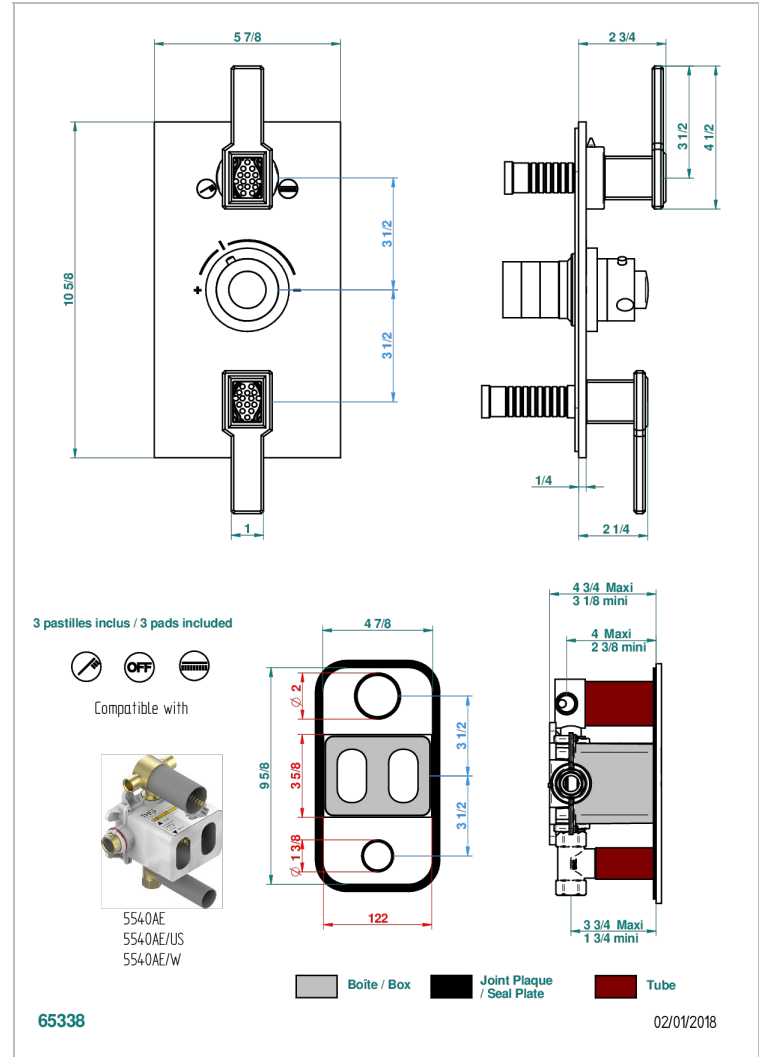

METROPOLIS BLACK CRYSTAL WITH LEVER HANDLES

A2M-5540BE

Trim for THG thermostat 3 functions , with one off function and 2 outlets and one single off function - rough part supplied with fixing box ref. .5 540AE/US

CHARACTERISTIC

- Built-in thermostatic cover for 5540AE with 3 outputs (1 x 3/4' and 2 x 1/2')
- Requires concealed thermostat Réf. 5540AE - 5540AE/US - 5540AE/W
- Output high : ceramic diverter with 2 functions and stopvalve
- Output downwards : 1/4' turn of 3/4' stopvalve
- For Shower 3 functions - 2 functions can operate simultaneously
- Temperature control knob with security stop at 38°C
- Solid brass plate and knob
- ASME : ASME A112.18.1-2011/CSA B125.1-11
- DVGW : DW-6512CQ0608

STANDARDS

RELATED SKU'S

- Ref. G00-5100G Reinforced stop ring for THG thermostatic with fixing set
- Ref. G00-5540AE/US Thg thermostat with wax cartridge with one stop valve, 2 outlets and another stop valve, delivered with a built-in box, no trim