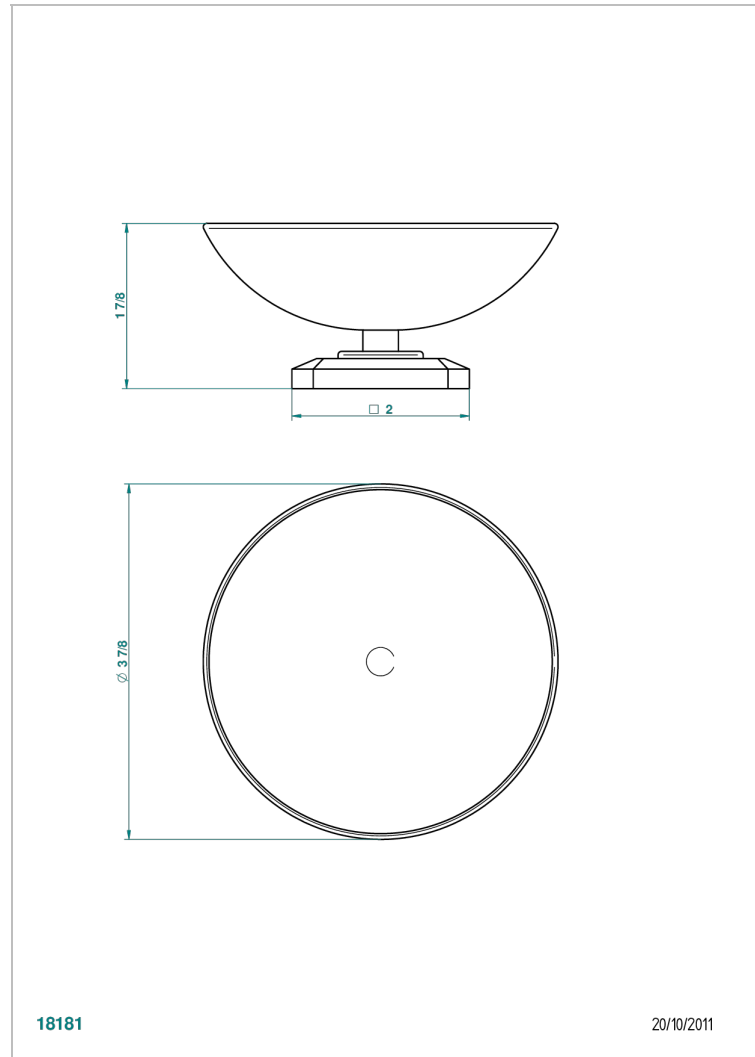

METROPOLIS BLACK CRYSTAL WITH LEVER HANDLES

A2M-544

Soap dish, freestanding , 4" diameter

18181

20/10/2011

CHARACTERISTIC

- Métropolis black crystal with lever handles
- Soap dish, freestanding , 4" diameter