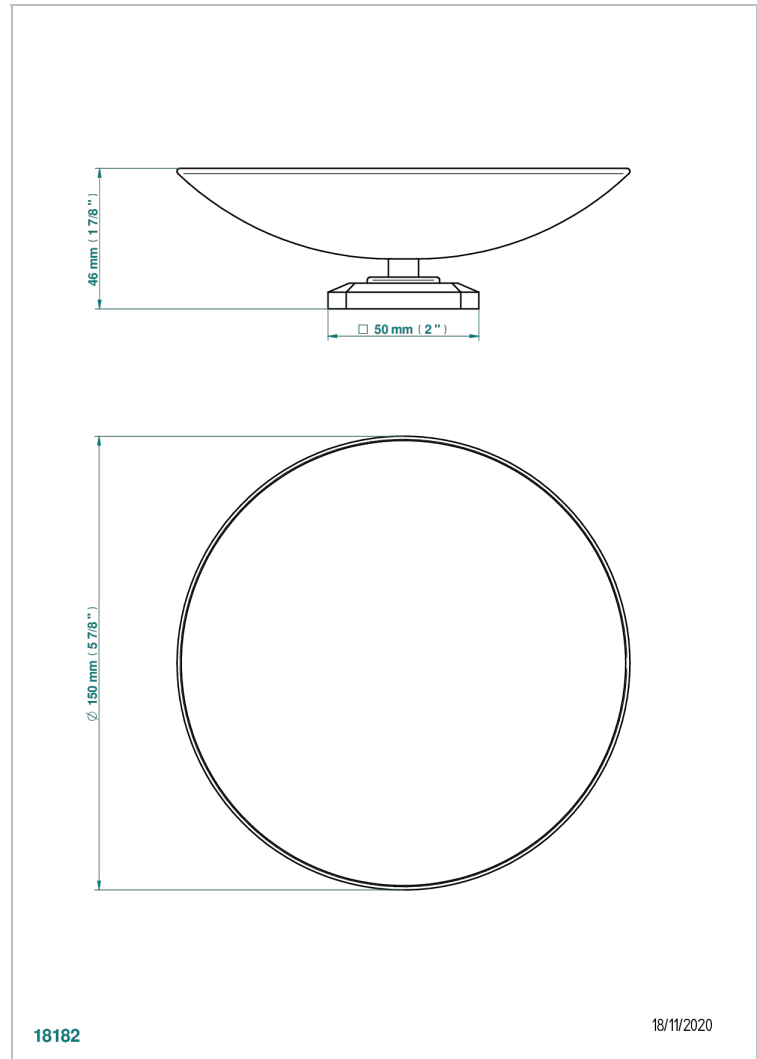

METROPOLIS BLACK CRYSTAL WITH LEVER HANDLES

A2M-544GM

Soap dish, freestanding , 6" diameter

CHARACTERISTIC

- Métropolis black crystal with lever handles
- Soap dish, freestanding , 6" diameter

AVAILABLE FINITIONS