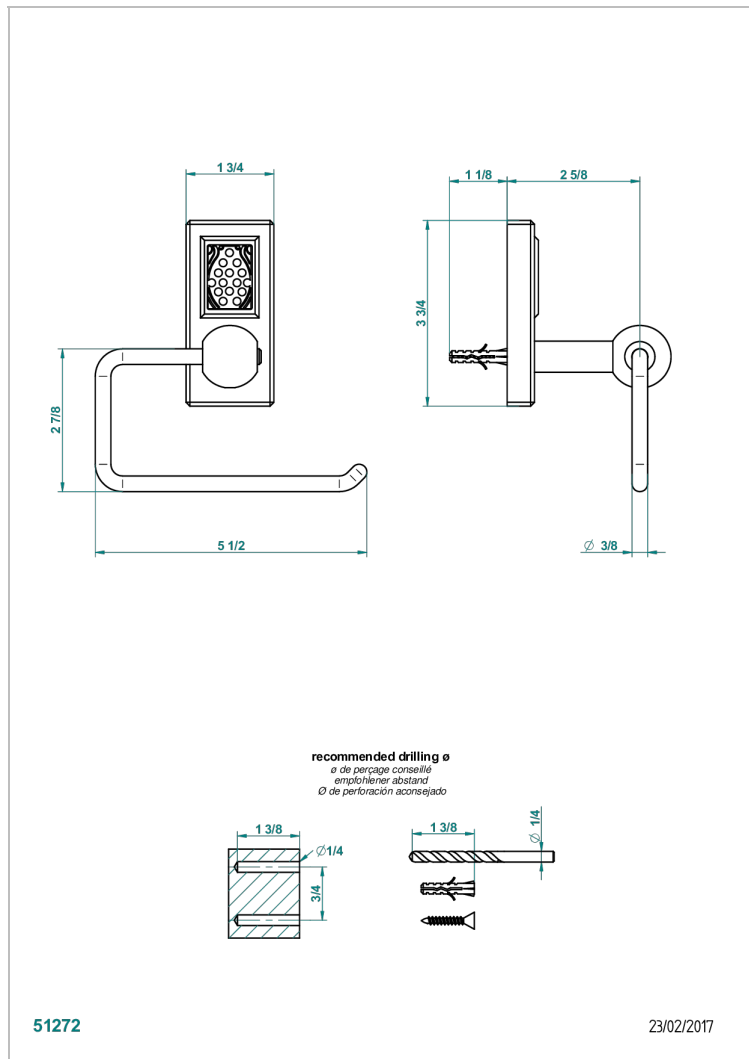

# METROPOLIS BLACK CRYSTAL WITH LEVER HANDLES

A2M-538A

Toilet paper holder, single mount without cover

## CHARACTERISTIC

- Métropolis black crystal with lever handles
- Toilet paper holder, single mount without cover