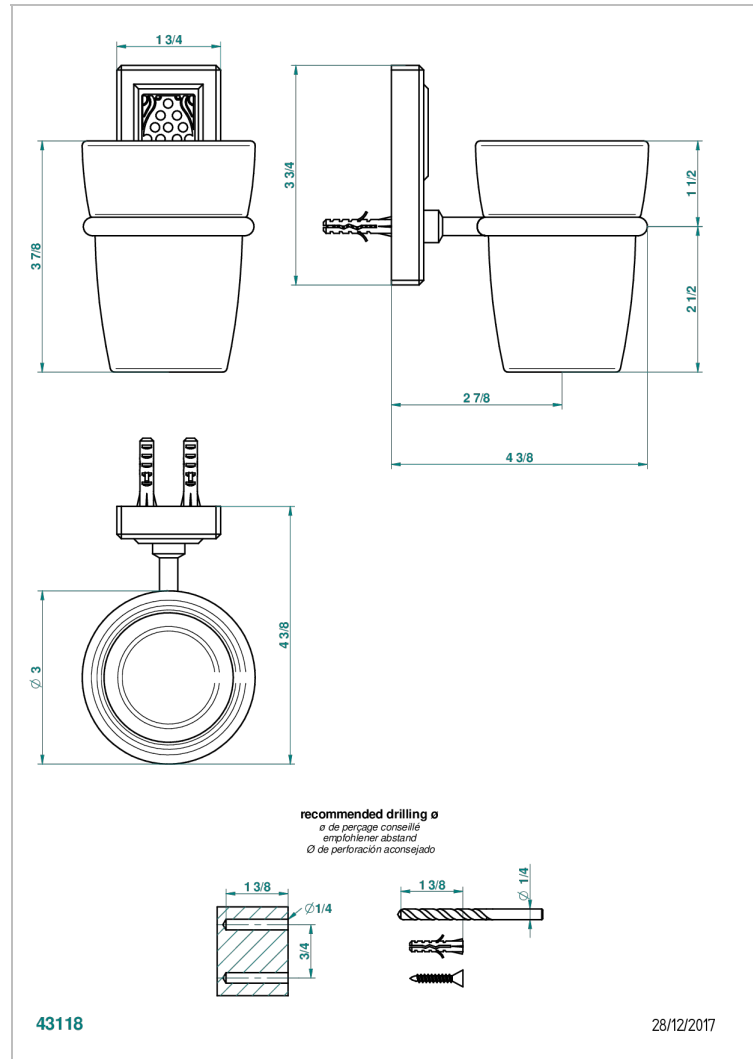

METROPOLIS BLACK CRYSTAL WITH LEVER HANDLES

A2M-536

Tumbler holder, wall mounted

CHARACTERISTIC

- Métropolis black crystal with lever handles
- Tumbler holder, wall mounted

AVAILABLE FINITIONS

Black nickel - D24
 Blush PVD - H62
 Brass color PVD - H49
 Brown bronze color PVD - F33
 Chrome polished - A02
 Chrome polished / gold polished - G02