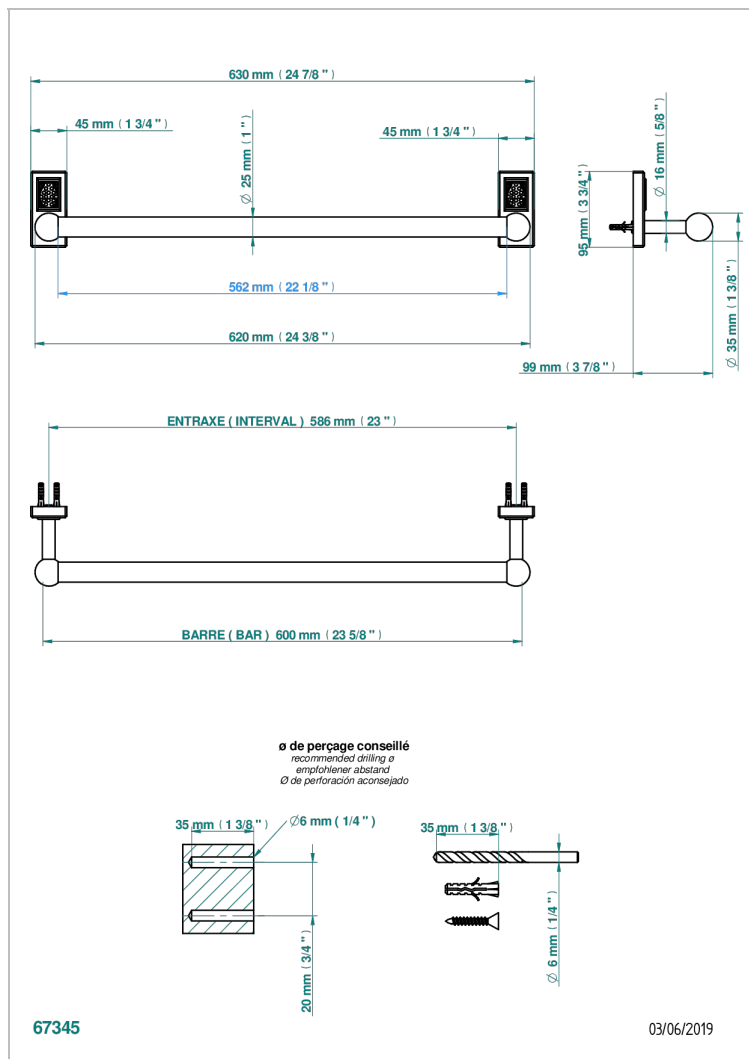

# METROPOLIS BLACK CRYSTAL WITH LEVER HANDLES

A2M-526/60

Towel bar, 24" long

## CHARACTERISTIC

- Métropolis black crystal with lever handles
- Towel bar, 24" long