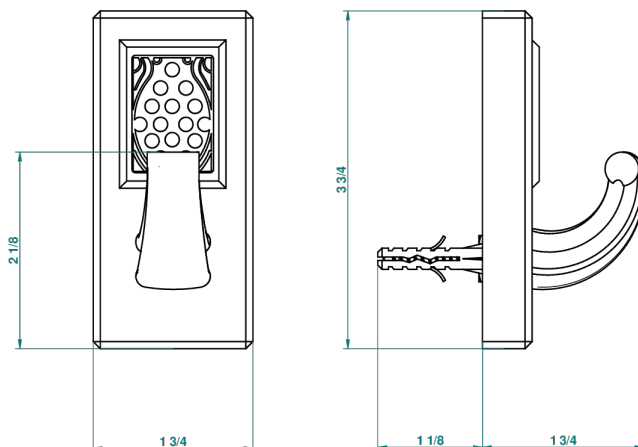

METROPOLIS BLACK CRYSTAL WITH LEVER HANDLES

A2M-508

Robe hook single small

recommended drilling ϕ

24593

15/06/2010

CHARACTERISTIC

- Métropolis black crystal with lever handles
- Robe hook single small

AVAILABLE FINITIONS

Black nickel - D24
Blush PVD - H62
Brass color PVD - H49
Brown bronze color PVD - F33
Chrome polished - A02
Chrome polished / gold polished - G02

Gold color PVD - H52
Gold mat - F07
Gold polished - F01
Gold satiney - F03
Graphite PVD - H64
Matt Umber PVD - H67

Matt blush PVD - H60
Matt brass color PVD - H50
Matt brown bronze color PVD - F34
Matt chrome (American satin) - C02
Matt gold color PVD - H53
Matt graphite PVD - H65

Matt nickel (American satin) - C01
Matt nickel color PVD - H56
Nickel antique / Sovereign - H28
Nickel color PVD - H55
Nickel polished - B01
Rose Gold - F27

Satin chrome - C03
Silver rhodium - F18
Soft gold - F30
Soft matt gold - F31
Umber PVD - H66