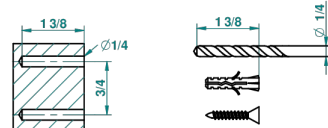

24593

15/06/2010

CHARACTERISTIC

- Métropolis black crystal with lever handles
- Robe hook single small

AVAILABLE FINITIONS

Black nickel - D24
Blush PVD - H62
Brass color PVD - H49
Brown bronze color PVD - F33
Chrome polished - A02
Chrome polished / gold polished - G02

Gold color PVD - H52
Gold mat - F07
Gold polished - F01
Gold satiney - F03
Graphite PVD - H64
Matt Umber PVD - H67

Matt blush PVD - H60
Matt brass color PVD - H50
Matt brown bronze color PVD - F34
Matt chrome (American satin) - C02
Matt gold color PVD - H53
Matt graphite PVD - H65

Matt nickel (American satin) - C01
Matt nickel color PVD - H56
Nickel antique / Sovereign - H28
Nickel color PVD - H55
Nickel polished - B01
Rose Gold - F27

Satin chrome - C03
Silver rhodium - F18
Soft gold - F30
Soft matt gold - F31
Umber PVD - H66