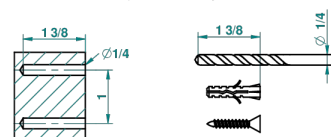

METROPOLIS BLACK CRYSTAL WITH LEVER HANDLES

A2M-504N

Towel ring

39610

10/09/2010

CHARACTERISTIC

- Métropolis black crystal with lever handles
- Towel ring

AVAILABLE FINITIONS

Black nickel - D24
Blush PVD - H62
Brass color PVD - H49
Brown bronze color PVD - F33
Chrome polished - A02
Chrome polished / gold polished - G02

Gold color PVD - H52
Gold mat - F07
Gold polished - F01
Gold satiney - F03
Graphite PVD - H64
Matt Umber PVD - H67

Matt blush PVD - H60
Matt brass color PVD - H50
Matt brown bronze color PVD - F34
Matt chrome (American satin) - C02
Matt gold color PVD - H53
Matt graphite PVD - H65

Matt nickel (American satin) - C01
Matt nickel color PVD - H56
Nickel antique / Sovereign - H28
Nickel color PVD - H55
Nickel polished - B01
Rose Gold - F27

Satin chrome - C03
Silver rhodium - F18
Soft gold - F30
Soft matt gold - F31
Umber PVD - H66