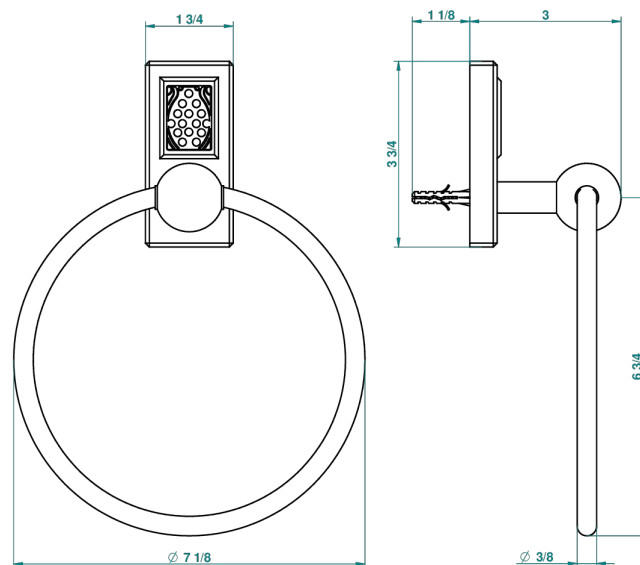

METROPOLIS BLACK CRYSTAL WITH LEVER HANDLES

A2M-504N

Towel ring

39610

10/09/2010

CHARACTERISTIC

- Métropolis black crystal with lever handles
- Towel ring

AVAILABLE FINITIONS

Black nickel - D24
Blush PVD - H62
Brass color PVD - H49
Brown bronze color PVD - F33
Chrome polished - A02
Chrome polished / gold polished - G02

Gold color PVD - H52
Gold mat - F07
Gold polished - F01
Gold satiney - F03
Graphite PVD - H64
Matt Umber PVD - H67

Matt blush PVD - H60
Matt brass color PVD - H50
Matt brown bronze color PVD - F34
Matt chrome (American satin) - C02
Matt gold color PVD - H53
Matt graphite PVD - H65

Matt nickel (American satin) - C01
Matt nickel color PVD - H56
Nickel antique / Sovereign - H28
Nickel color PVD - H55
Nickel polished - B01
Rose Gold - F27

Satin chrome - C03
Silver rhodium - F18
Soft gold - F30
Soft matt gold - F31
Umber PVD - H66