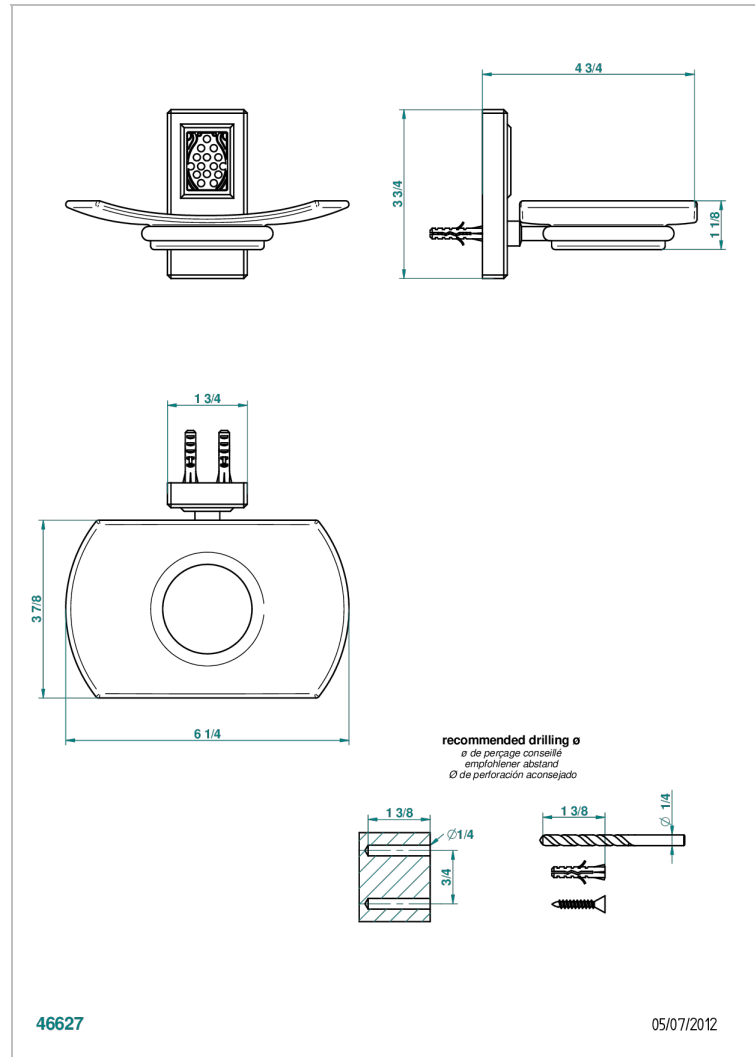

METROPOLIS BLACK CRYSTAL WITH LEVER HANDLES

A2M-500

Glass soap dish, wall mounted

CHARACTERISTIC

- Métropolis black crystal with lever handles
- Glass soap dish, wall mounted

AVAILABLE FINITIONS

Black nickel - D24
Blush PVD - H62
Brass color PVD - H49
Brown bronze color PVD - F33
Chrome polished - A02
Chrome polished / gold polished - G02