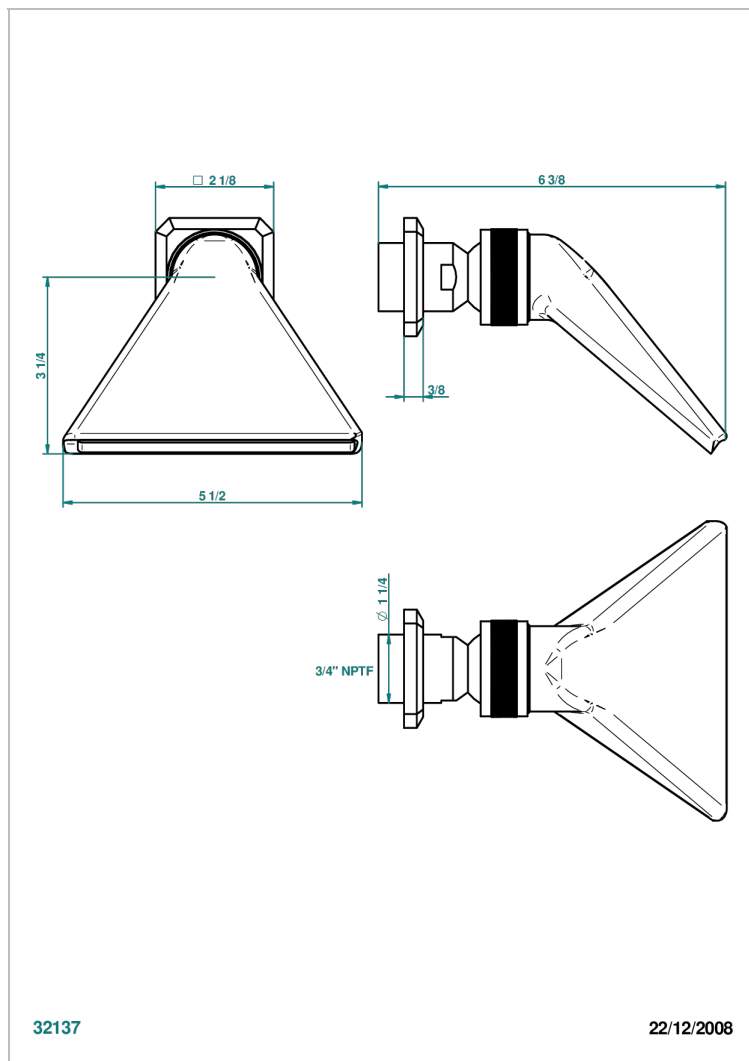

METROPOLIS BLACK CRYSTAL WITH LEVER HANDLES

A2M-3640/US

Shower head, cast deluge with 3/4" connection

32137

22/12/2008

CHARACTERISTIC

- Métropolis black crystal with lever handles
- Shower head, cast deluge with 3/4" connection