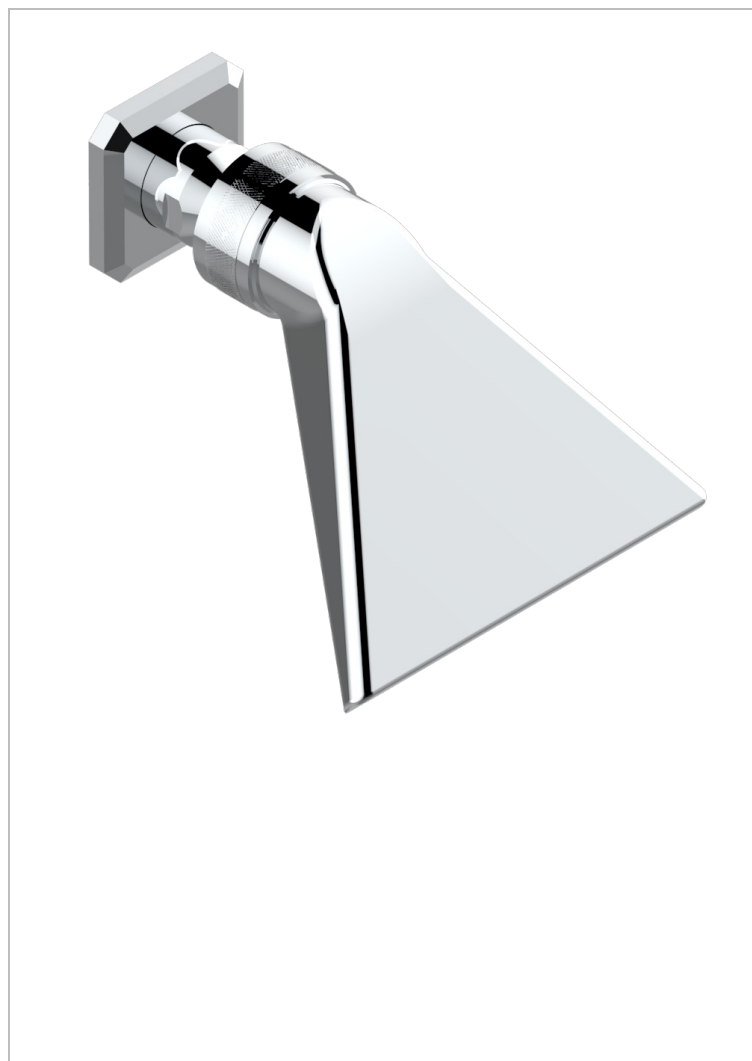

METROPOLIS BLACK CRYSTAL WITH LEVER HANDLES

A2M-3640/US

Shower head, cast deluge with 3/4" connection

32137

22/12/2008

CHARACTERISTIC

- Métropolis black crystal with lever handles
- Shower head, cast deluge with 3/4" connection

AVAILABLE FINITIONS

Black nickel - D24

Blush PVD - H62

Brass color PVD - H49

Brown bronze color PVD - F33

Chrome polished - A02

Chrome polished / gold polished - G02

Gold color PVD - H52