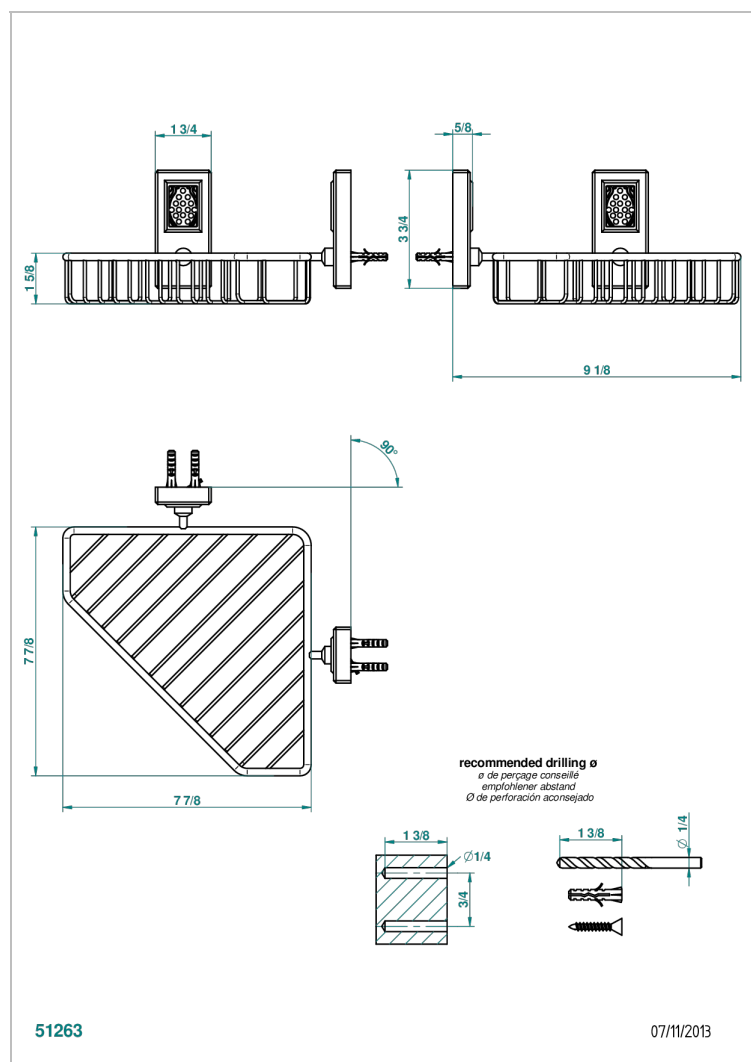

METROPOLIS BLACK CRYSTAL WITH LEVER HANDLES

A2M-3623

Large corner soap basket, wall mounted

CHARACTERISTIC

- Métropolis black crystal with lever handles
- Large corner soap basket, wall mounted

AVAILABLE FINITIONS