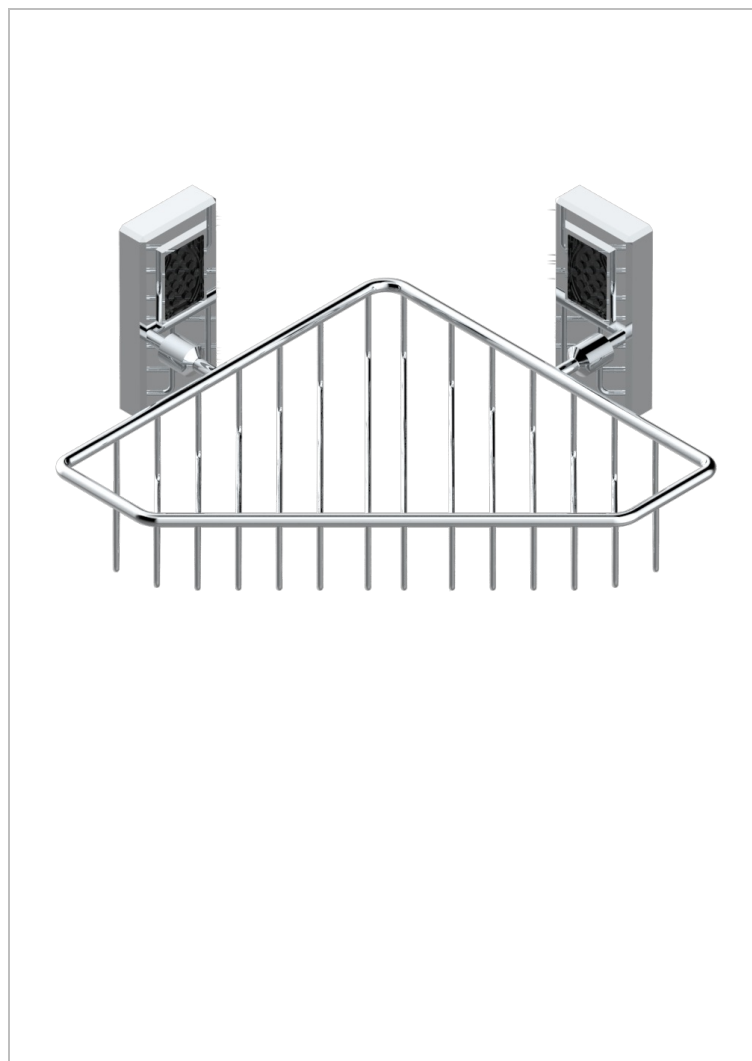

METROPOLIS BLACK CRYSTAL WITH LEVER HANDLES

A2M-3623

Large corner soap basket, wall mounted

CHARACTERISTIC

- Métropolis black crystal with lever handles
- Large corner soap basket, wall mounted

AVAILABLE FINITIONS