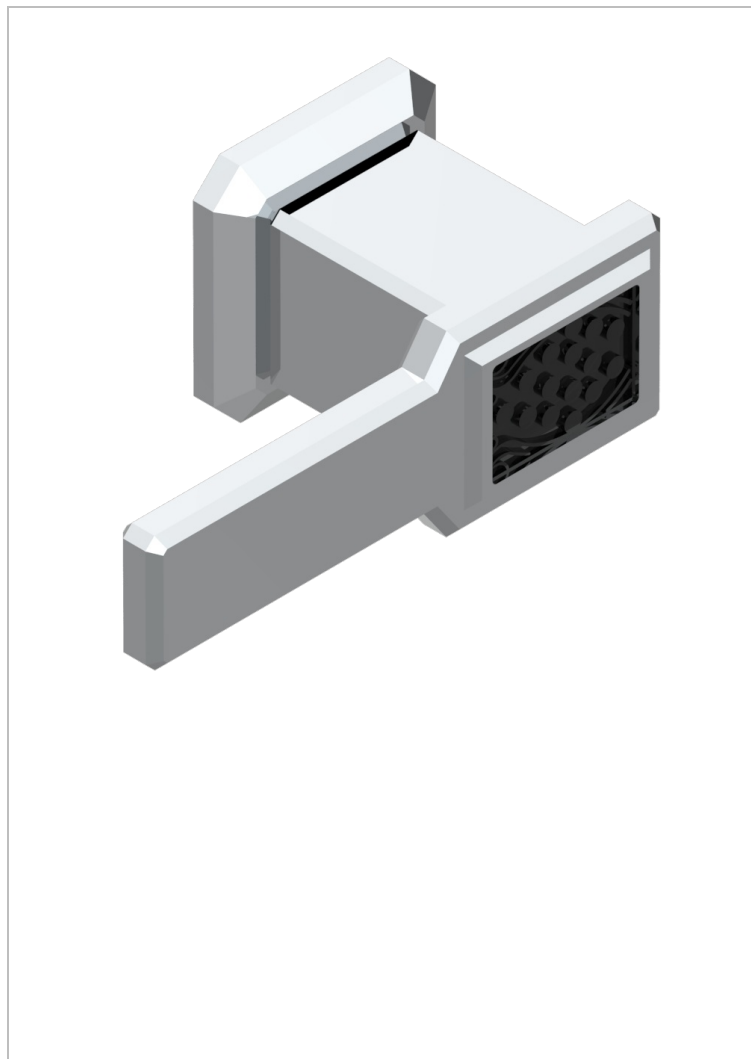

# METROPOLIS BLACK CRYSTAL WITH LEVER HANDLES

A2M-30B

Wall volume control 30 & 32 trim

30941

01/10/2008

## CHARACTERISTIC

- Métropolis black crystal with lever handles
- Wall volume control 30 & 32 trim

## RELATED SKU'S

- Ref. G00-32CUSA 3/4" Volume control wall valve with ceramic cartridge
- Ref. G00-32HUSA 3/4" Volume control wall valve with ceramic cartridge counterclockwise
- Ref. G00-30CUSA 1/2" volume control wall valve with ceramic cartridge
- Ref. G00-30HUSA 1/2" Volume control wall valve with ceramic cartridge counterclockwise