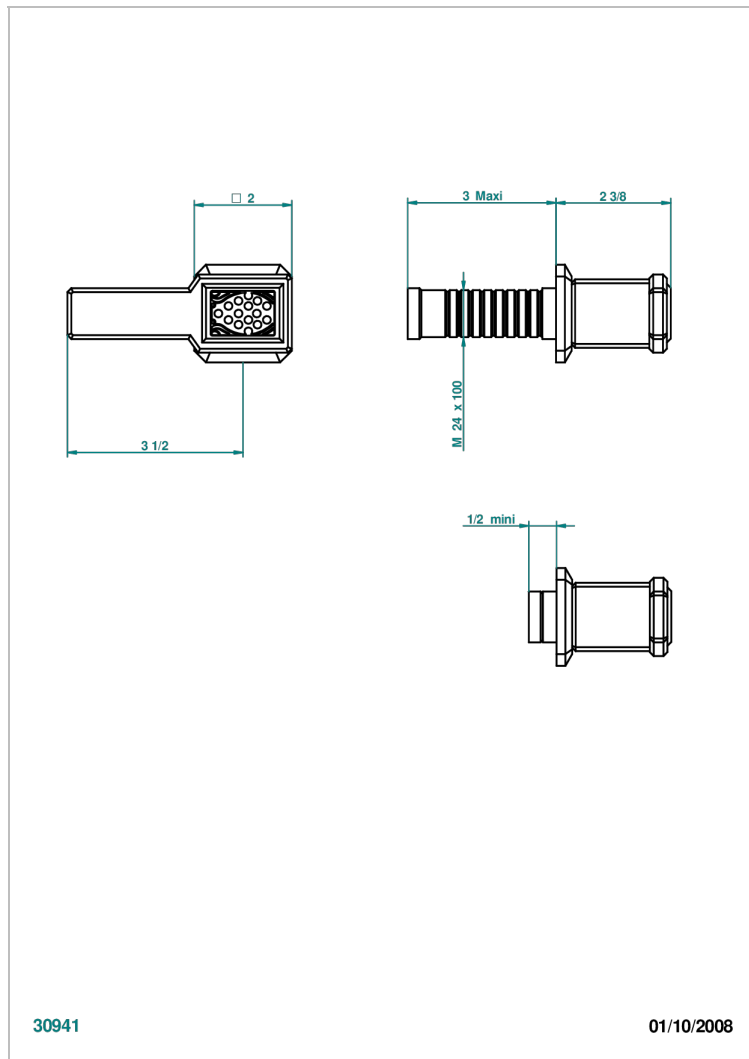

# METROPOLIS BLACK CRYSTAL WITH LEVER HANDLES

A2M-30B

Wall volume control 30 & 32 trim

30941

01/10/2008

## CHARACTERISTIC

- Métropolis black crystal with lever handles
- Wall volume control 30 & 32 trim

## RELATED SKU'S

- Ref. G00-32CUSA 3/4" Volume control wall valve with ceramic cartridge
- Ref. G00-32HUSA 3/4" Volume control wall valve with ceramic cartridge counterclockwise
- Ref. G00-30CUSA 1/2" volume control wall valve with ceramic cartridge
- Ref. G00-30HUSA 1/2" Volume control wall valve with ceramic cartridge counterclockwise