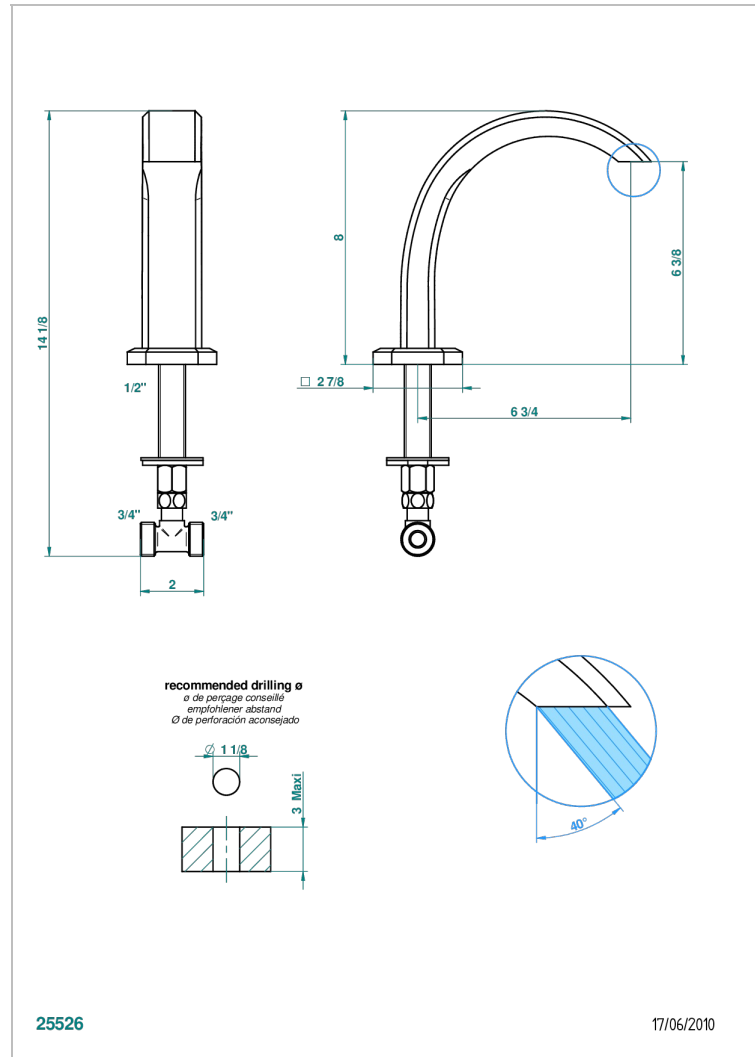

METROPOLIS BLACK CRYSTAL WITH LEVER HANDLES

A2M-29

Roman tub spout

CHARACTERISTIC

- Métropolis black crystal with lever handles
- Roman tub spout

AVAILABLE FINITIONS

Black nickel - D24
Blush PVD - H62
Brass color PVD - H49
Brown bronze color PVD - F33
Chrome polished - A02
Chrome polished / gold polished - G02