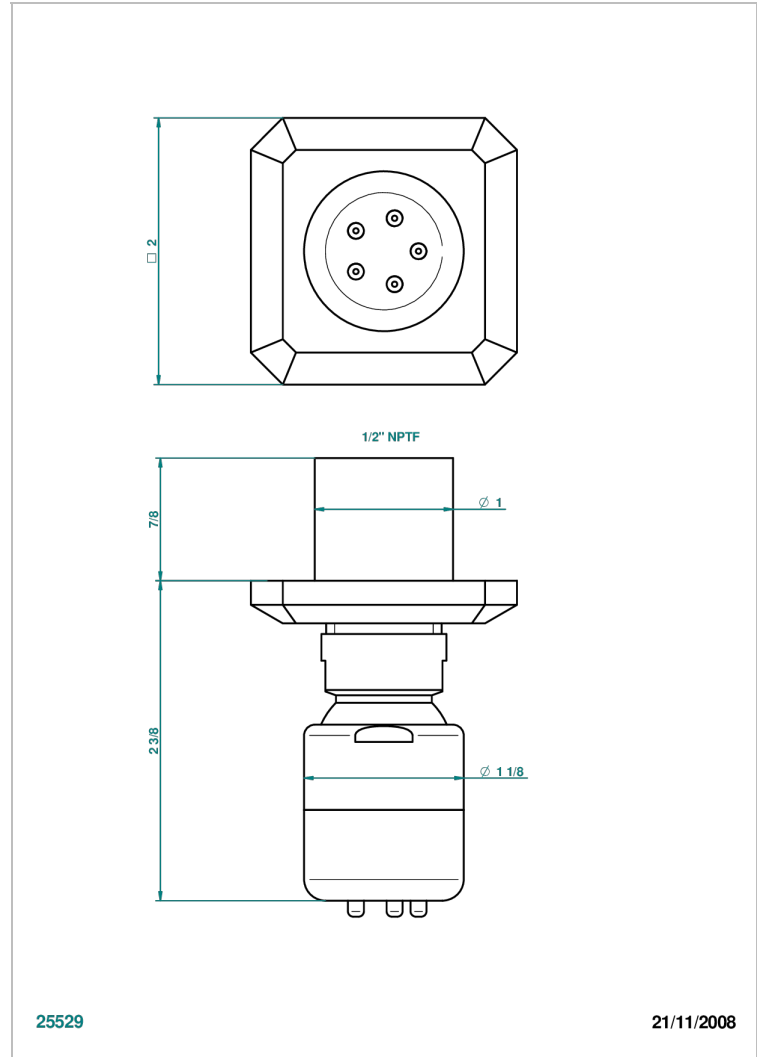

METROPOLIS BLACK CRYSTAL WITH LEVER HANDLES

A2M-290/BUS

Body spray 1/2" with Easyclean system

CHARACTERISTIC

- Métropolis black crystal with lever handles
- Body spray 1/2" with Easyclean system

AVAILABLE FINITIONS