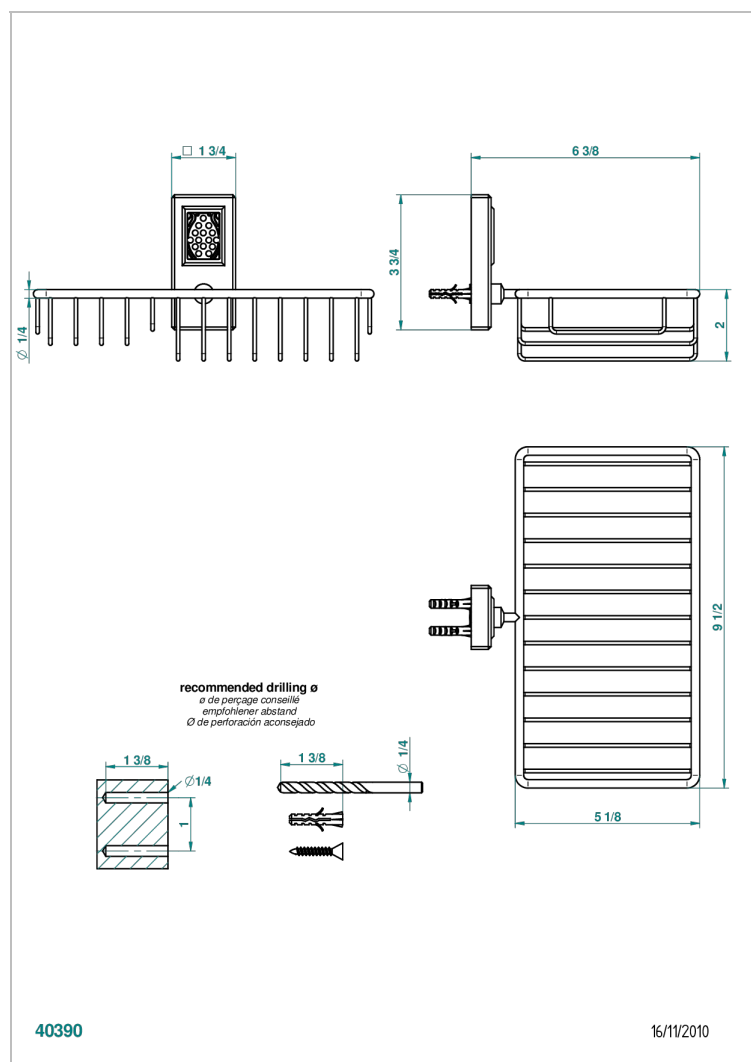

METROPOLIS BLACK CRYSTAL WITH LEVER HANDLES

A2M-2620

Soap and sponge holder, wall mounted

CHARACTERISTIC

- Métropolis black crystal with lever handles
- Soap and sponge holder, wall mounted

AVAILABLE FINITIONS