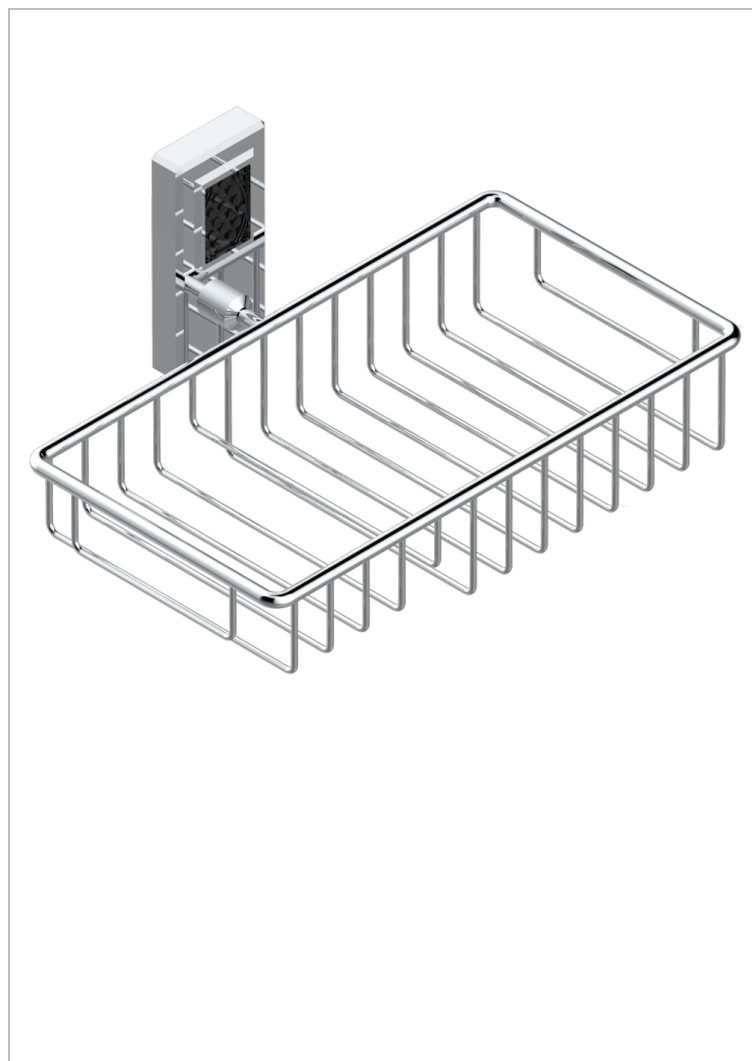

METROPOLIS BLACK CRYSTAL WITH LEVER HANDLES

A2M-2620

Soap and sponge holder, wall mounted

CHARACTERISTIC

- Métropolis black crystal with lever handles
- Soap and sponge holder, wall mounted

AVAILABLE FINITIONS

Black nickel - D24
 Blush PVD - H62
 Brass color PVD - H49
 Brown bronze color PVD - F33
 Chrome polished - A02
 Chrome polished / gold polished - G02

Gold color PVD - H52
 Gold mat - F07
 Gold polished - F01
 Gold satiney - F03
 Graphite PVD - H64
 Matt Umber PVD - H67