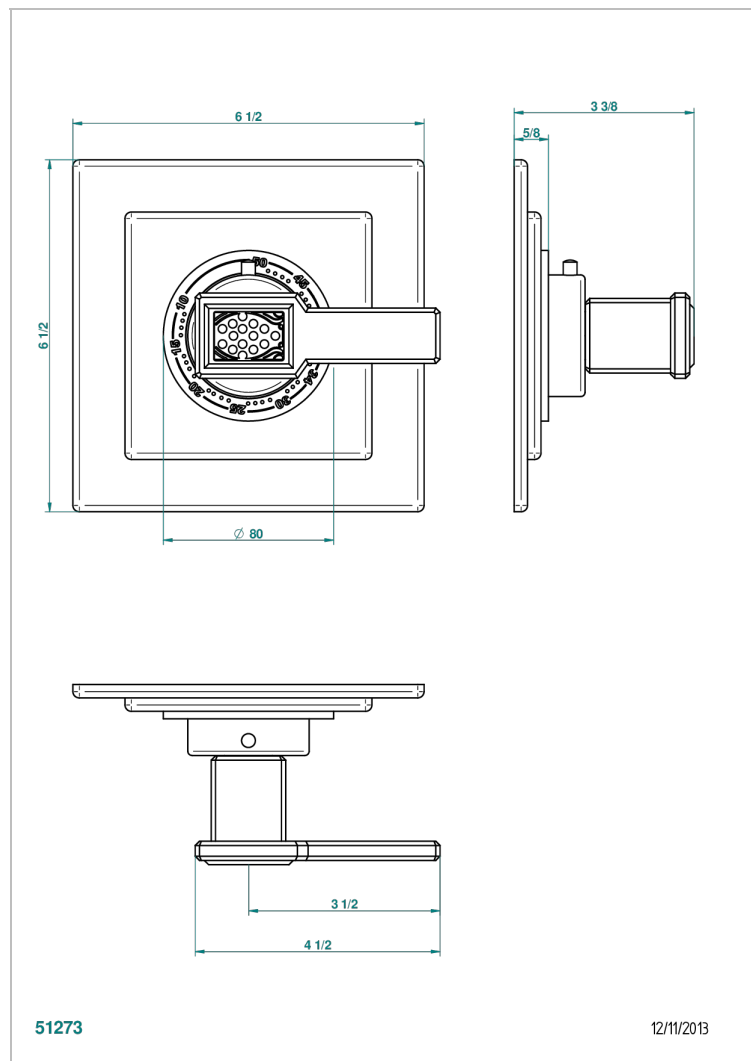

METROPOLIS BLACK CRYSTAL WITH LEVER HANDLES

A2M-15EN16EC

Trim plate and handle for eurotherm valve 8200/us & 8300/us

CHARACTERISTIC

- Métropolis black crystal with lever handles
- Trim plate and handle for eurotherm valve 8200/us & 8300/us