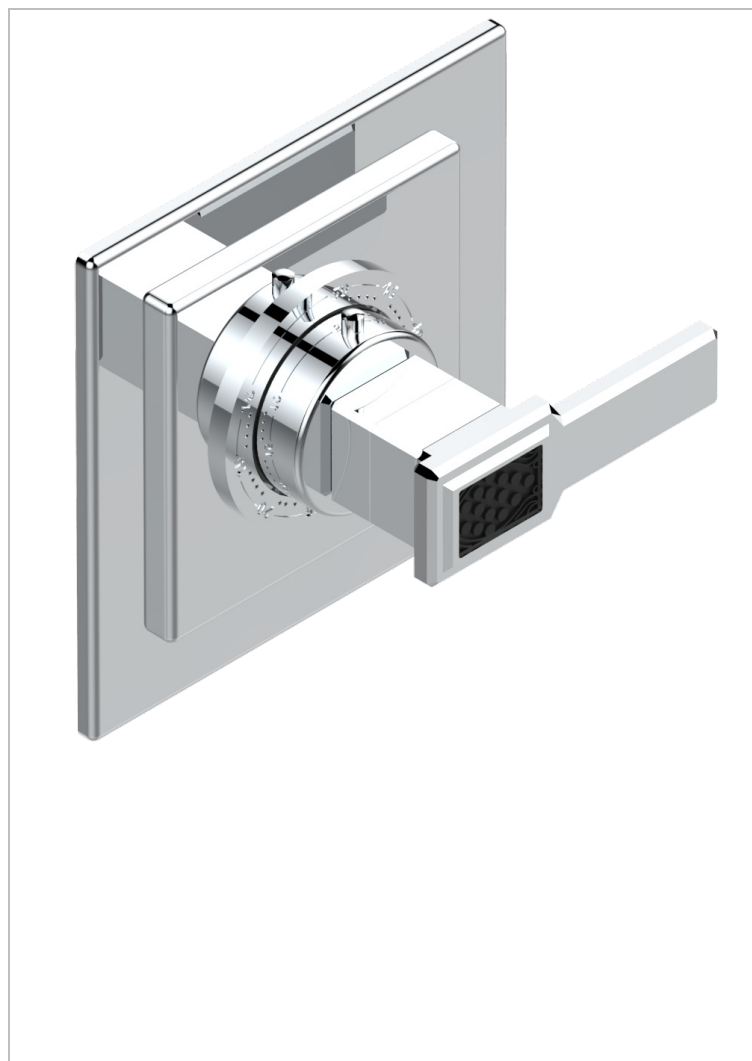

METROPOLIS BLACK CRYSTAL WITH LEVER HANDLES

A2M-15EN16EC

Trim plate and handle for eurotherm valve 8200/us & 8300/us

CHARACTERISTIC

- Métropolis black crystal with lever handles
- Trim plate and handle for eurotherm valve 8200/us & 8300/us

AVAILABLE FINITIONS

Black nickel - D24

Blush PVD - H62

Brass color PVD - H49

Brown bronze color PVD - F33

Chrome polished - A02

Chrome polished / gold polished - G02

Gold color PVD - H52