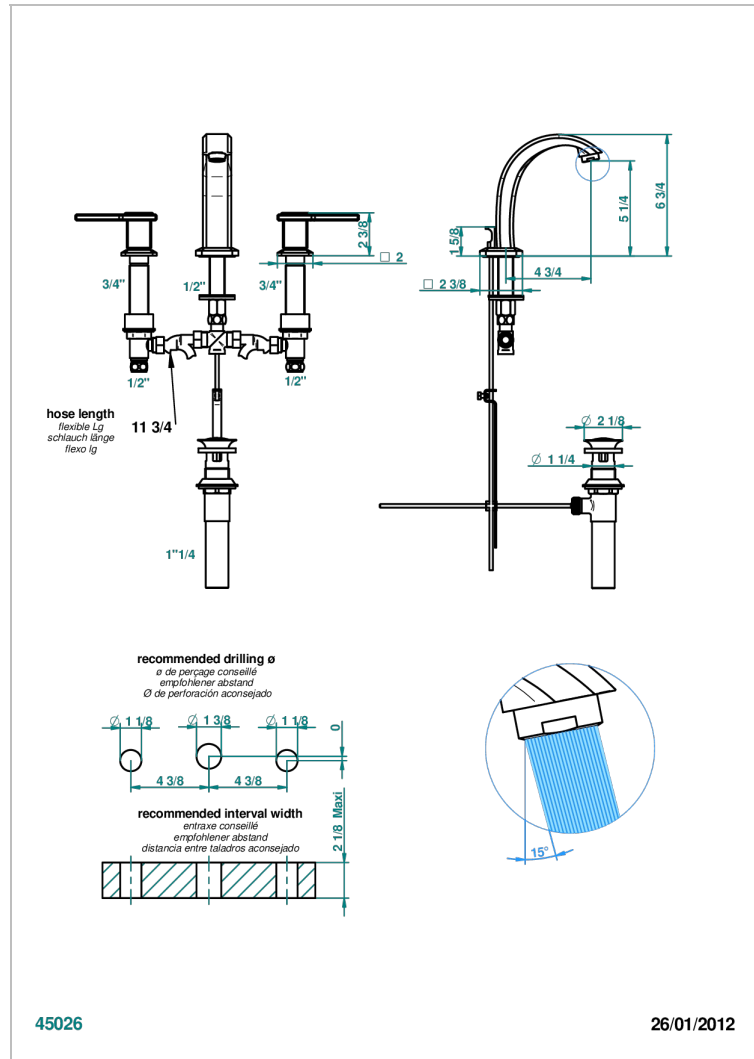

METROPOLIS BLACK CRYSTAL WITH LEVER HANDLES

A2M-151M/US

Widespread lavatory set with drain for 1 1/4" + countertop

CHARACTERISTIC

- Métropolis black crystal with lever handles
- Widespread lavatory set with drain for 1 1/4" + countertop

TECHNICAL SPECS

- Recommandé : 3 bars (max. 5 bars) - Advised : 43,5 psi (max. 72 psi)
- 5,7 l/min à 3 bars (1.5 gpm at 43.5 psi)
- 1.2 gpm on demand in accordance with California's rules

AVAILABLE FINITIONS