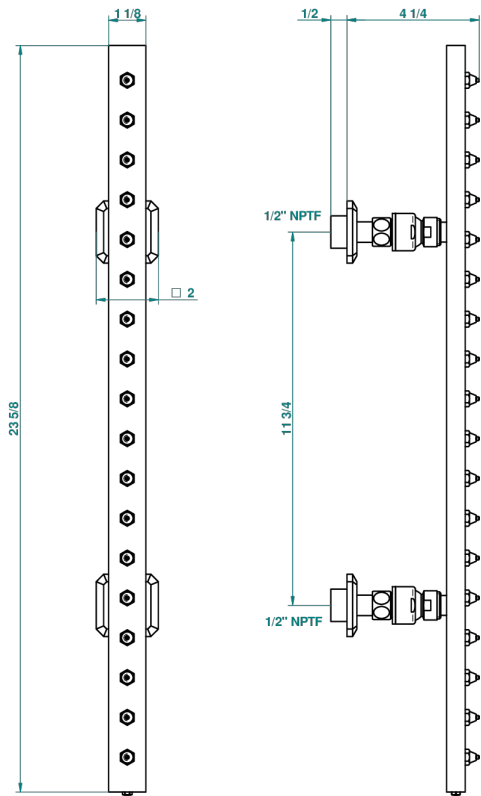

METROPOLIS BLACK CRYSTAL

A2L-900/US

Rain-bar, rectangular with 18 picots, 23 1/2" long - with easyclean system

32422

26/01/2009

CHARACTERISTIC

- Métropolis black crystal
- Rain-bar, rectangular with 18 picots, 23 1/2" long - with easyclean system

TECHNICAL SPECS

- Recommandé : 3 bars (max. 5 bars) - Advised : 43,5 psi (max. 72 psi)
- 8 l/min à 3 bars (2.12 gpm at 43.5 psi)

AVAILABLE FINITIONS

Black nickel - D24
Blush PVD - H62
Brass color PVD - H49
Brown bronze color PVD - F33
Chrome polished - A02
Chrome polished / gold polished - G02