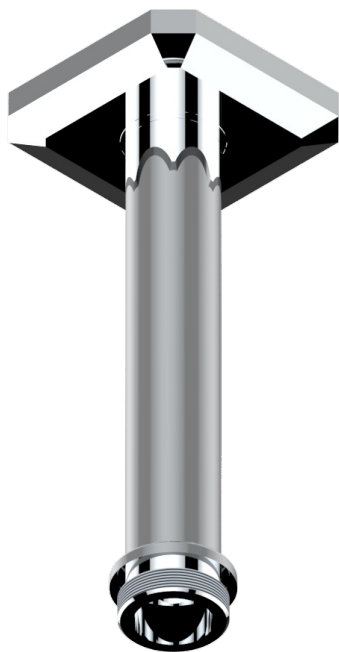

METROPOLIS BLACK CRYSTAL

A2L-82V/US

Vertical shower arm ceiling mounted 1/2" connection

THG[®]
PARIS

25093

19/11/2008

CHARACTERISTIC

- Métropolis black crystal
- Vertical shower arm ceiling mounted 1/2" connection

AVAILABLE FINITIONS

Black nickel - D24

Blush PVD - H62

Brass color PVD - H49

Brown bronze color PVD - F33

Chrome polished - A02

Chrome polished / gold polished -

G02

Nickel color PVD - H55

Nickel polished - B01

Rose Gold - F27

Satin chrome - C03

Silver rhodium - F18

Soft gold - F30

Soft matt gold - F31

Soft satin gold - F32