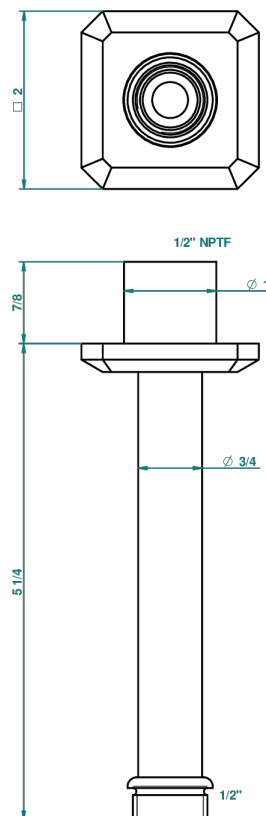

METROPOLIS BLACK CRYSTAL

A2L-82V/US

Vertical shower arm ceiling mounted 1/2" connection

THG[®]
PARIS

25093

19/11/2008

CHARACTERISTIC

- Métropolis black crystal
- Vertical shower arm ceiling mounted 1/2" connection

AVAILABLE FINITIONS

Black nickel - D24

Blush PVD - H62

Brass color PVD - H49

Brown bronze color PVD - F33

Chrome polished - A02

Chrome polished / gold polished -

G02

Nickel color PVD - H55

Nickel polished - B01

Rose Gold - F27

Satin chrome - C03

Silver rhodium - F18

Soft gold - F30

Soft matt gold - F31

Soft satin gold - F32