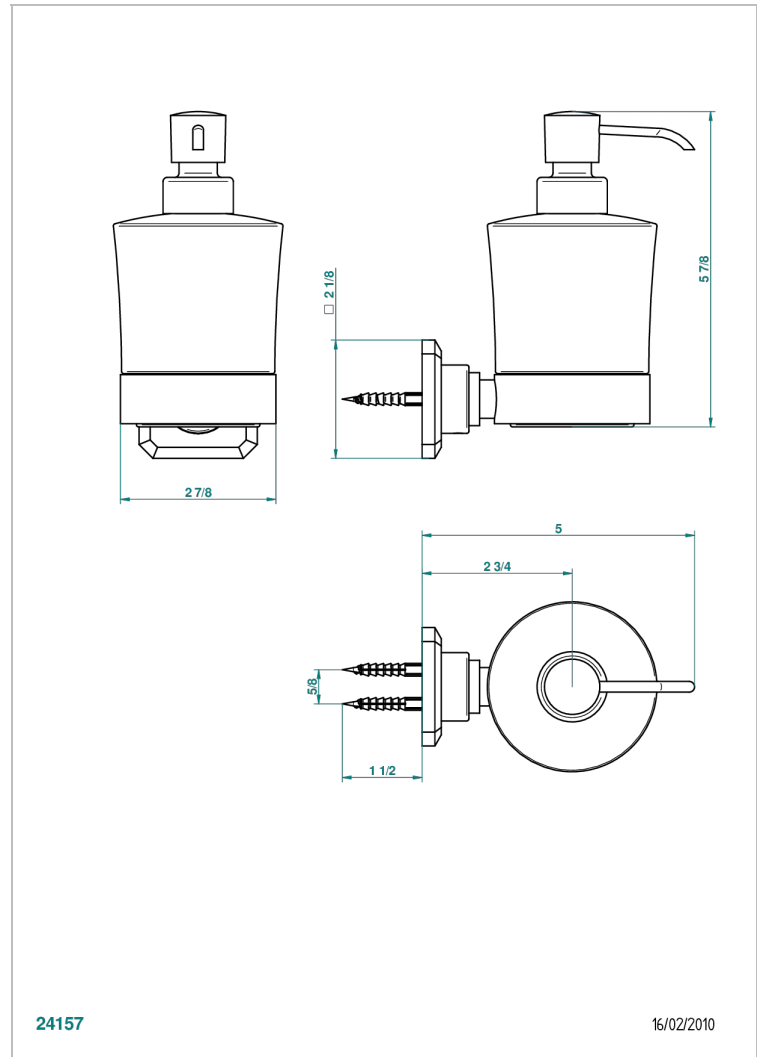

METROPOLIS BLACK CRYSTAL

A2L-613

Liquid soap dispenser

THG[®]
PARIS

24157

16/02/2010

CHARACTERISTIC

- Métropolis black crystal
- Liquid soap dispenser