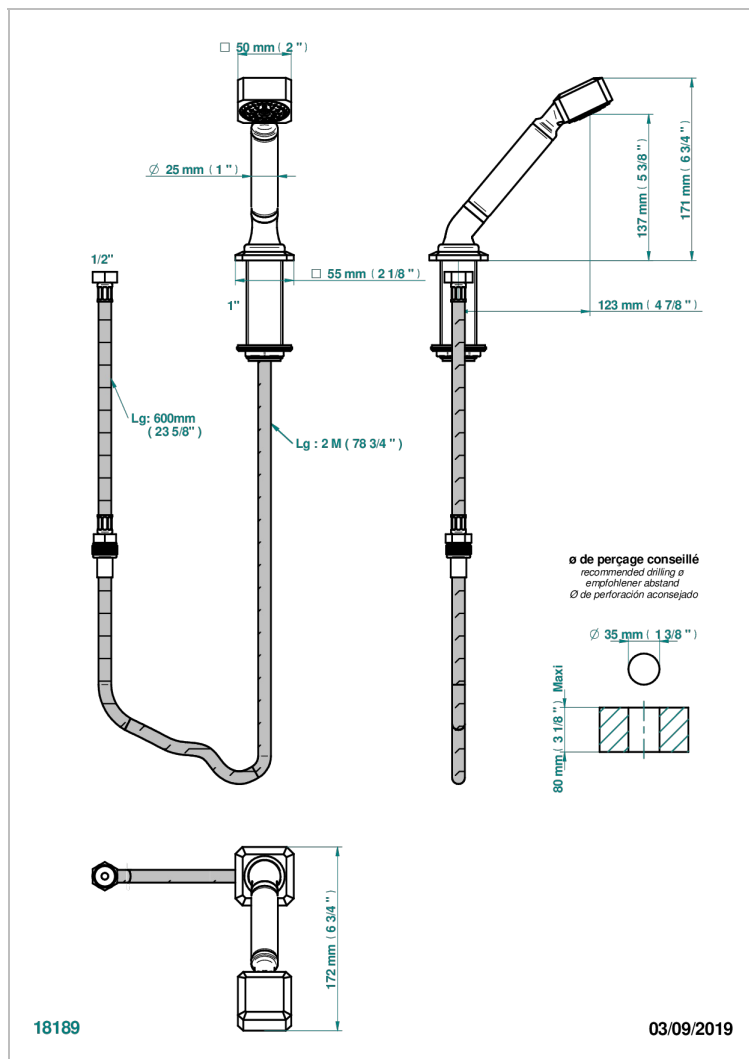

METROPOLIS BLACK CRYSTAL

A2L-60A

Deck mounted hand shower, with hose

CHARACTERISTIC

- Métropolis black crystal
- Deck mounted hand shower, with hose

TECHNICAL SPECS

- Recommandé : 3 bars (max. 5 bars) - Advised : 43,5 psi (max. 72 psi)
- 9,5 l/min à 3 bars (2.5 gpm at 43.5 psi)

AVAILABLE FINITIONS

Black nickel - D24

Blush PVD - H62

Brass color PVD - H49

Brown bronze color PVD - F33

Chrome polished - A02

Chrome polished / gold polished - G02

Gold color PVD - H52