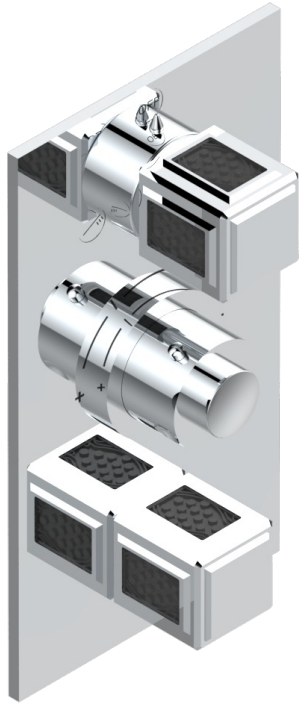

# METROPOLIS BLACK CRYSTAL

A2L-5540BE

Trim for THG thermostat 3 functions , with one off function and 2 outlets and one single off function - rough part supplied with fixing box ref. .5 540AE/US

## CHARACTERISTIC

- Built-in thermostatic cover for 5540AE with 3 outputs (1 x 3/4' and 2 x 1/2')
- Requires concealed thermostat Réf. 5540AE - 5540AE/US - 5540AE/W
- Output high : ceramic diverter with 2 functions and stopvalve
- Output downwards : 1/4' turn of 3/4' stopvalve
- For Shower 3 functions - 2 functions can operate simultaneously
- Temperature control knob with security stop at 38°C
- Solid brass plate and knob
- ASME : ASME A112.18.1-2011/CSA B125.1-11
- DVGW : DW-6512CQ0608

## RELATED SKU'S

- Ref. G00-5100G Reinforced stop ring for THG thermostatic with fixing set
- Ref. G00-5540AE/US Thg thermostat with wax cartridge with one stop valve, 2 outlets and another stop valve, delivered with a built-in box, no trim