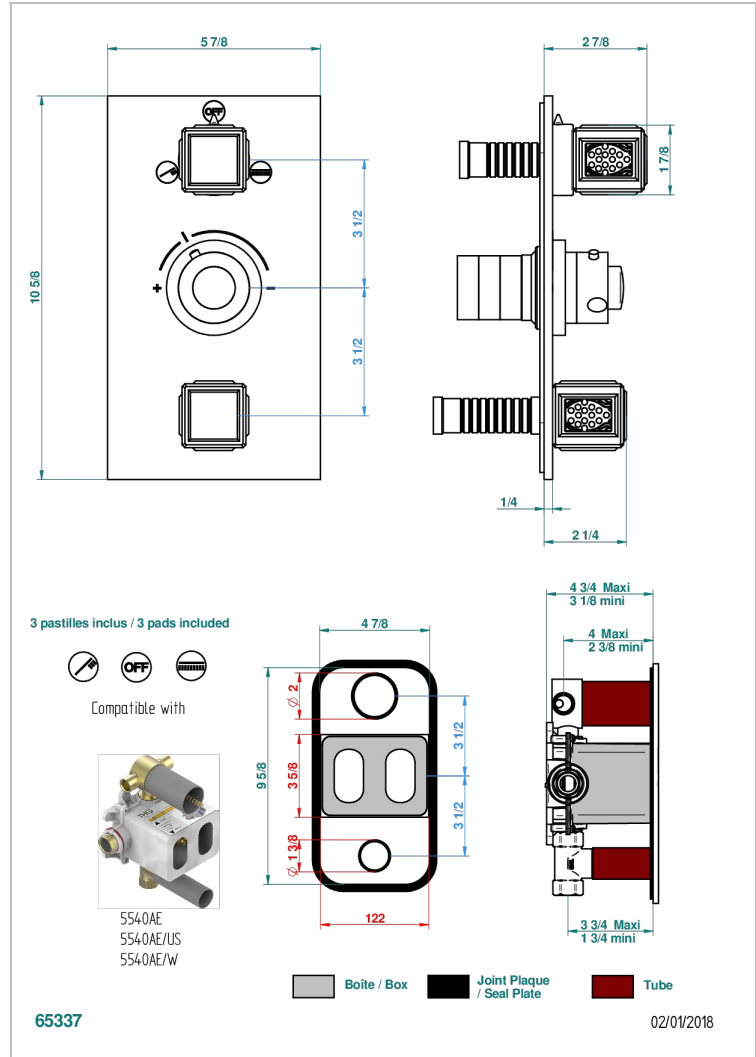

# METROPOLIS BLACK CRYSTAL

A2L-5540BE

Trim for THG thermostat 3 functions , with one off function and 2 outlets and one single off function - rough part supplied with fixing box ref. .5 540AE/US

## CHARACTERISTIC

- Built-in thermostatic cover for 5540AE with 3 outputs (1 x 3/4' and 2 x 1/2')
- Requires concealed thermostat Réf. 5540AE - 5540AE/US - 5540AE/W
- Output high : ceramic diverter with 2 functions and stopvalve
- Output downwards : 1/4' turn of 3/4' stopvalve
- For Shower 3 functions - 2 functions can operate simultaneously
- Temperature control knob with security stop at 38°C
- Solid brass plate and knob
- ASME : ASME A112.18.1-2011/CSA B125.1-11
- DVGW : DW-6512CQ0608

## RELATED SKU'S

- Ref. G00-5100G Reinforced stop ring for THG thermostatic with fixing set
- Ref. G00-5540AE/US Thg thermostat with wax cartridge with one stop valve, 2 outlets and another stop valve, delivered with a built-in box, no trim