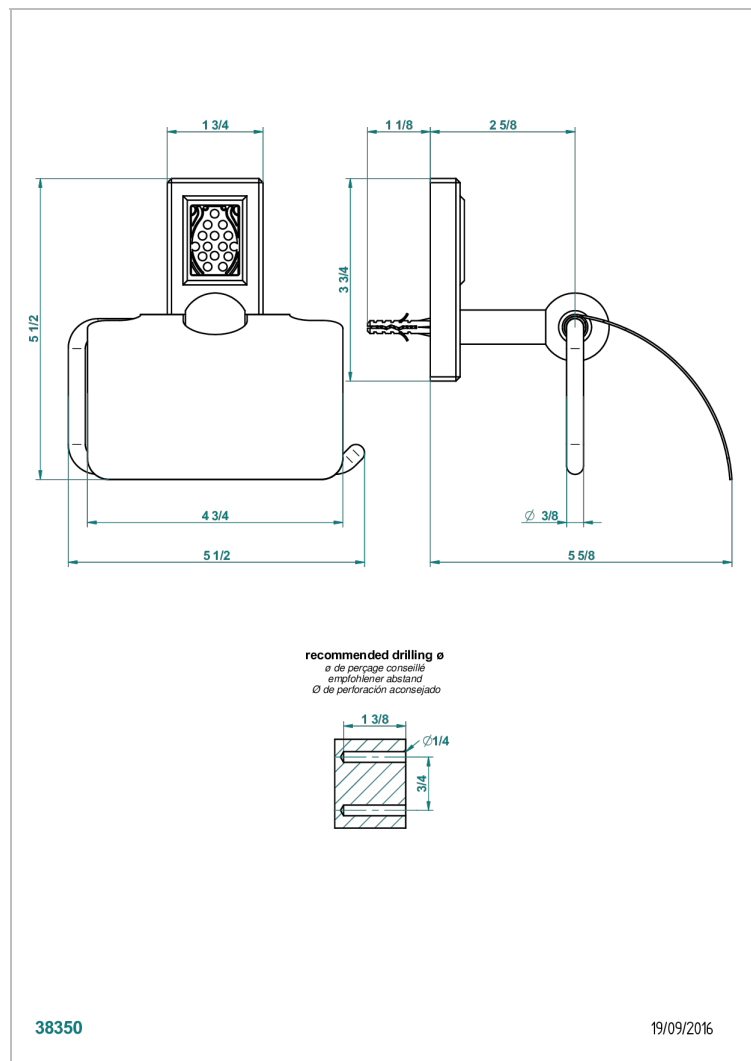

METROPOLIS BLACK CRYSTAL

A2L-538AC

Toilet paper holder, single mount with cover

CHARACTERISTIC

- Métropolis black crystal
- Toilet paper holder, single mount with cover

AVAILABLE FINITIONS

Black nickel - D24