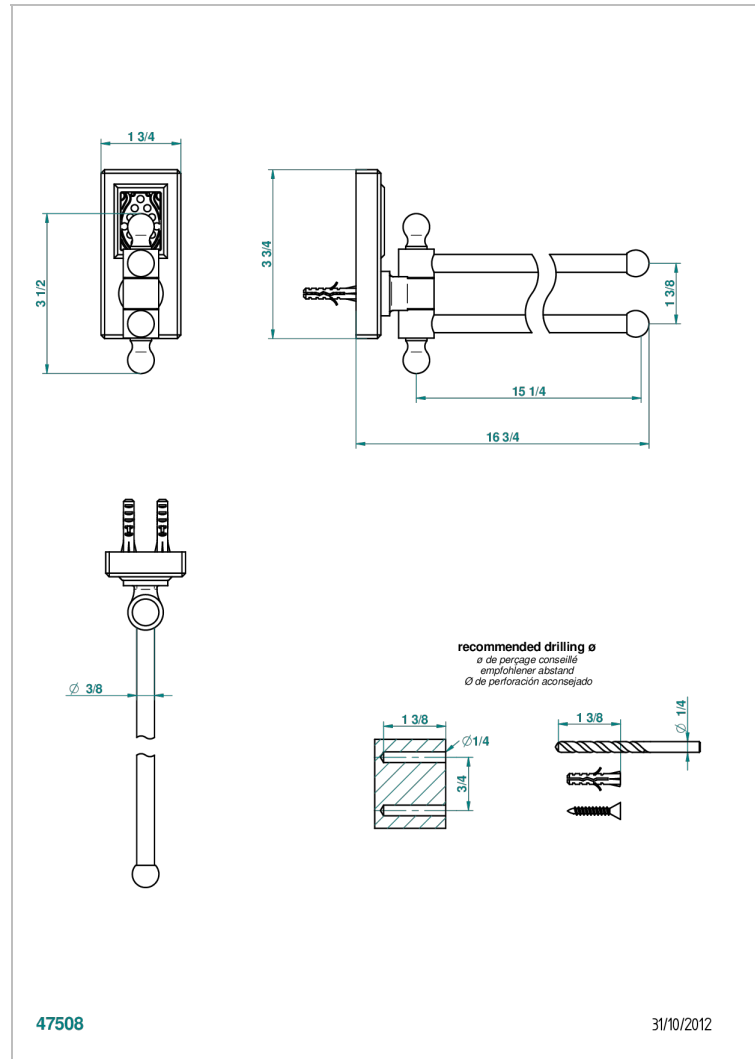

METROPOLIS BLACK CRYSTAL

A2L-522

Towel bar 15 3/4" long, double swivel

THG[®]
PARIS

47508

31/10/2012

CHARACTERISTIC

- Métropolis black crystal
- Towel bar 15 3/4" long, double swivel