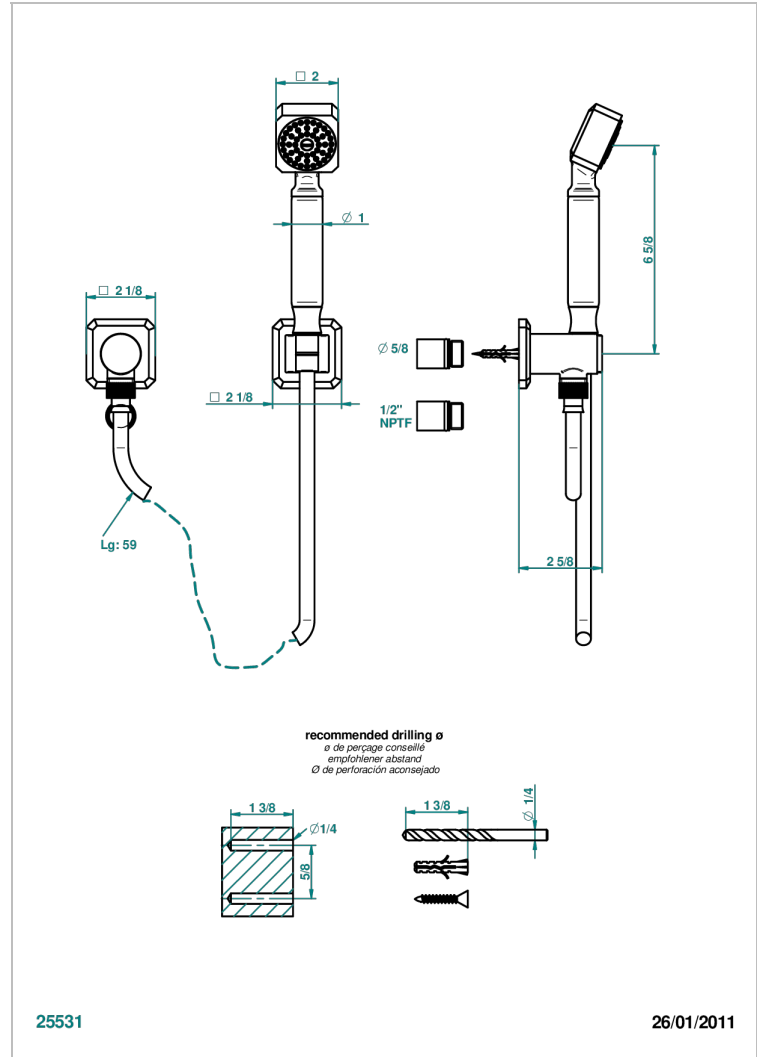

# METROPOLIS BLACK CRYSTAL

A2L-52/US

Wall mounted handshower with separate fixed hook

## CHARACTERISTIC

- Métropolis black crystal
- Wall mounted handshower with separate fixed hook

## TECHNICAL SPECS

- Recommandé : 3 bars (max. 5 bars) - Advised : 43,5 psi (max. 72 psi)
- 9,5 l/min à 3 bars (2.5 gpm at 43.5 psi)