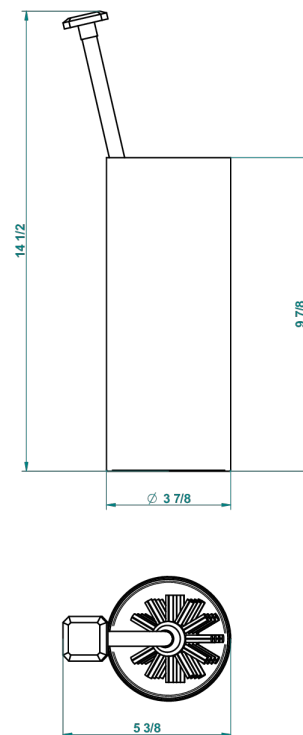

METROPOLIS BLACK CRYSTAL

A2L-4700

Free standing toilet brush holder

THG[®]
PARIS

23543

06/10/2015

CHARACTERISTIC

- Métropolis black crystal
- Free standing toilet brush holder

Nickel color PVD - H55

Nickel polished - B01

Rose Gold - F27

Satin chrome - C03

Silver rhodium - F18

Soft gold - F30

Soft matt gold - F31

Soft satin gold - F32