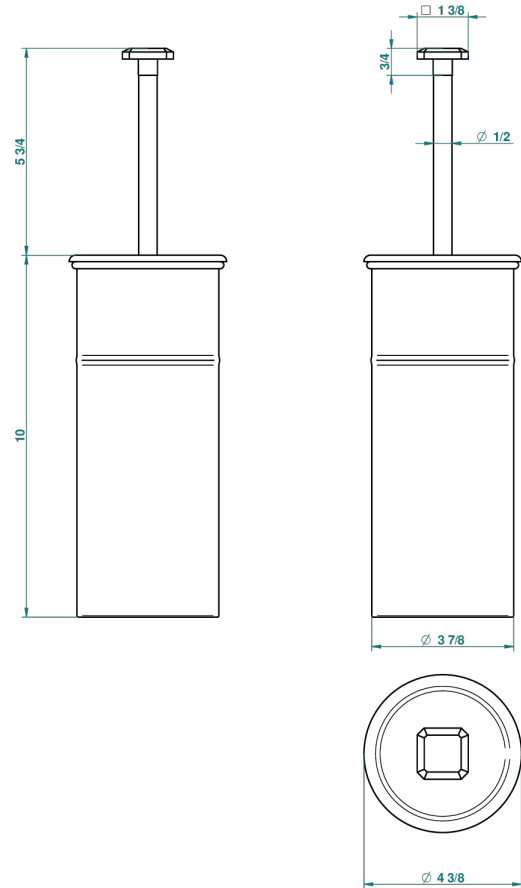

METROPOLIS BLACK CRYSTAL

A2L-4700C

Metal toilet brush holder with brush with cover floor mounted

23666

09/11/2011

CHARACTERISTIC

- Métropolis black crystal
- Metal toilet brush holder with brush with cover floor mounted