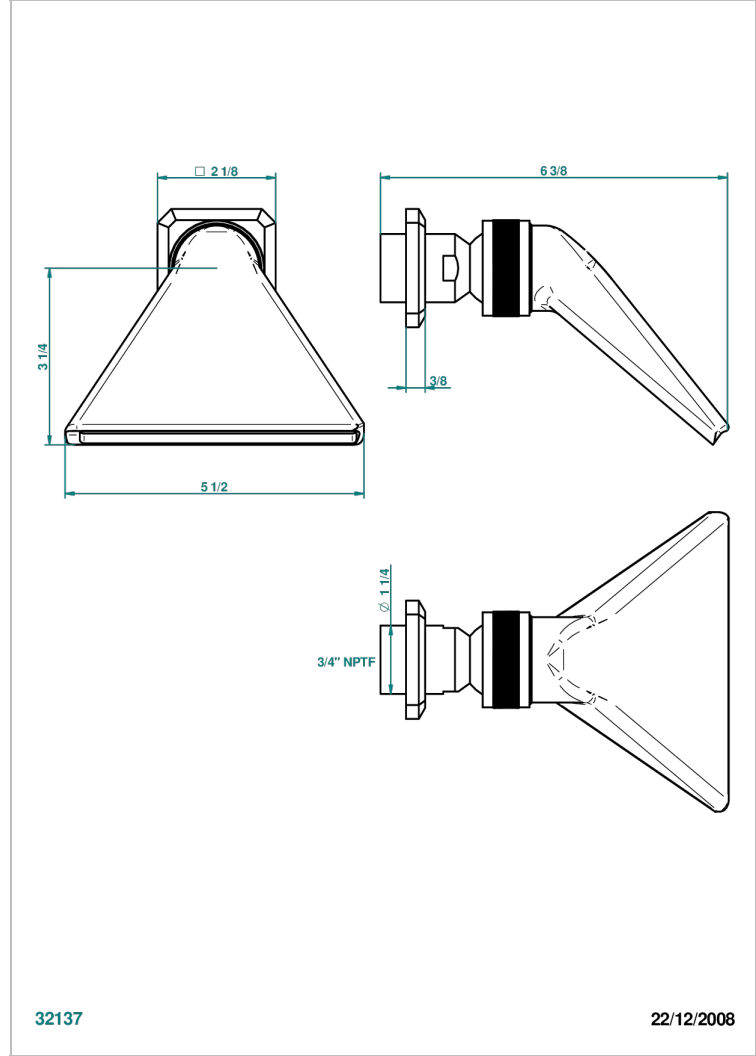

METROPOLIS BLACK CRYSTAL

A2L-3640/US

Shower head, cast deluge with 3/4" connection

CHARACTERISTIC

- Métropolis black crystal
- Shower head, cast deluge with 3/4" connection

AVAILABLE FINITIONS

Black nickel - D24
Blush PVD - H62
Brass color PVD - H49
Brown bronze color PVD - F33
Chrome polished - A02
Chrome polished / gold polished - G02