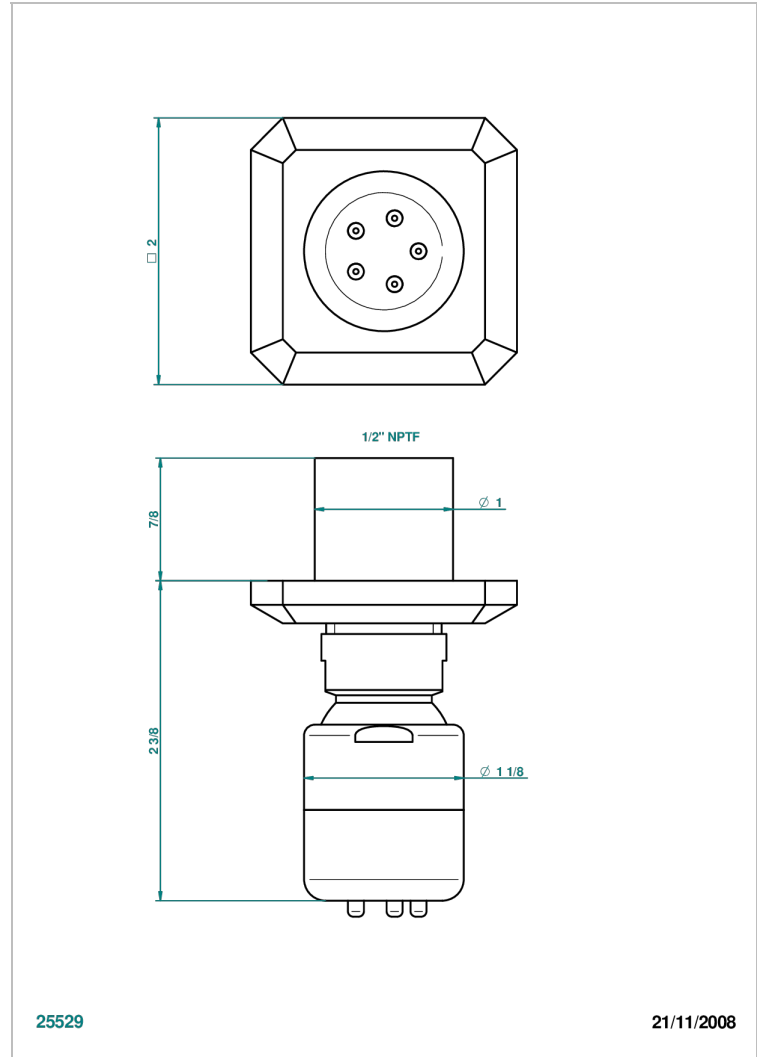

METROPOLIS BLACK CRYSTAL

A2L-290/BUS

Body spray 1/2" with Easyclean system

THG[®]
PARIS

CHARACTERISTIC

- Métropolis black crystal
- Body spray 1/2" with Easyclean system

AVAILABLE FINITIONS

Black nickel - D24
Blush PVD - H62
Brass color PVD - H49
Brown bronze color PVD - F33
Chrome polished - A02
Chrome polished / gold polished - G02