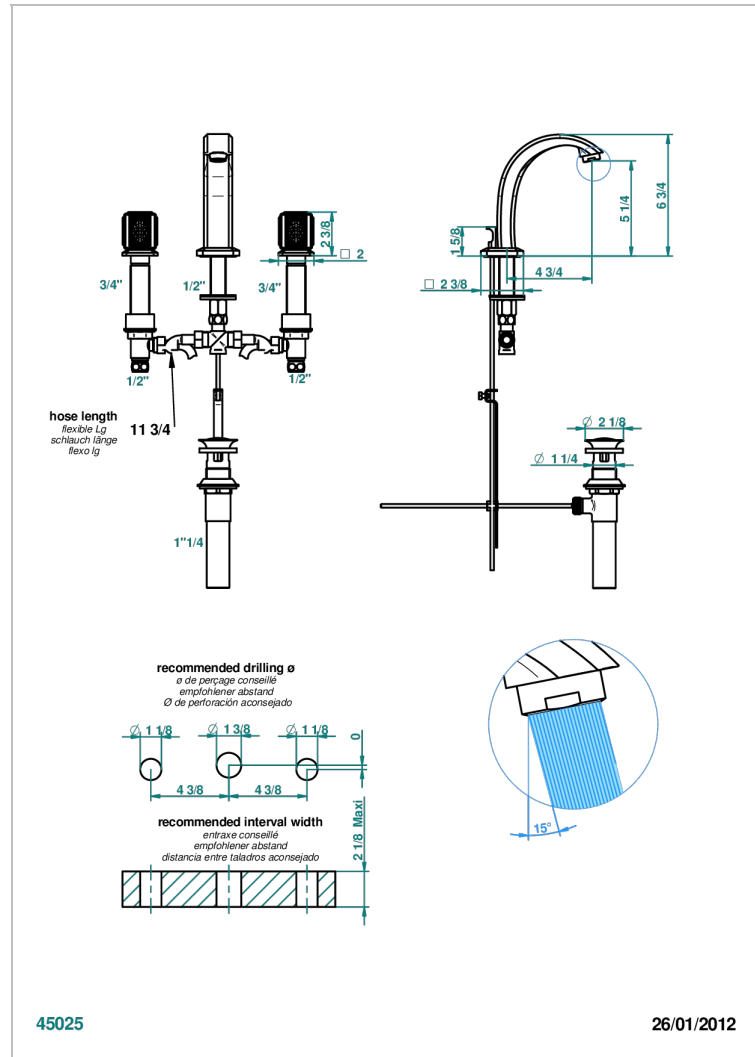

METROPOLIS BLACK CRYSTAL

A2L-151M/US

Widespread lavatory set with drain for 1 1/4" + countertop

THG[®]
PARIS

CHARACTERISTIC

- Métropolis black crystal
- Widespread lavatory set with drain for 1 1/4" + countertop

TECHNICAL SPECS

- Recommandé : 3 bars (max. 5 bars) - Advised : 43,5 psi (max. 72 psi)
- 5,7 l/min à 3 bars (1.5 gpm at 43.5 psi)
- 1.2 gpm on demand in accordance with California's rules

AVAILABLE FINITIONS