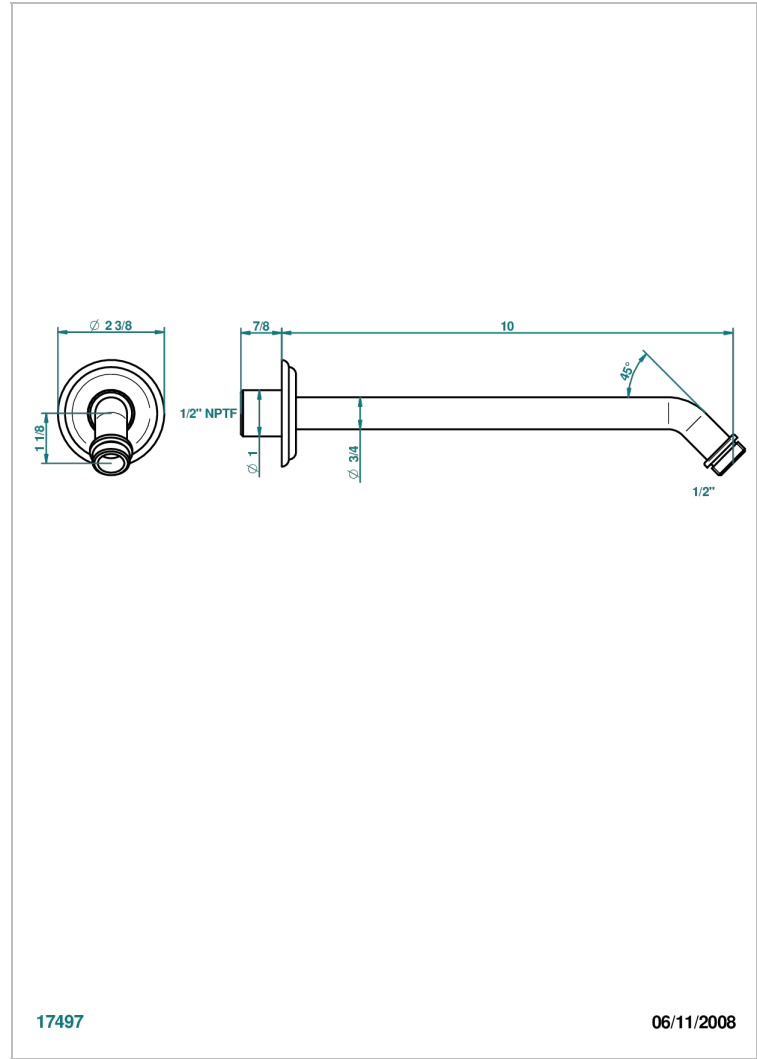

PANTHERE BLACK CRYSTAL

A2K-84/US

Horizontal shower arm, 45°, lg: 10"

THG[®]
PARIS

17497

06/11/2008

CHARACTERISTIC

- Panthère black crystal
- Horizontal shower arm, 45°, lg: 10"