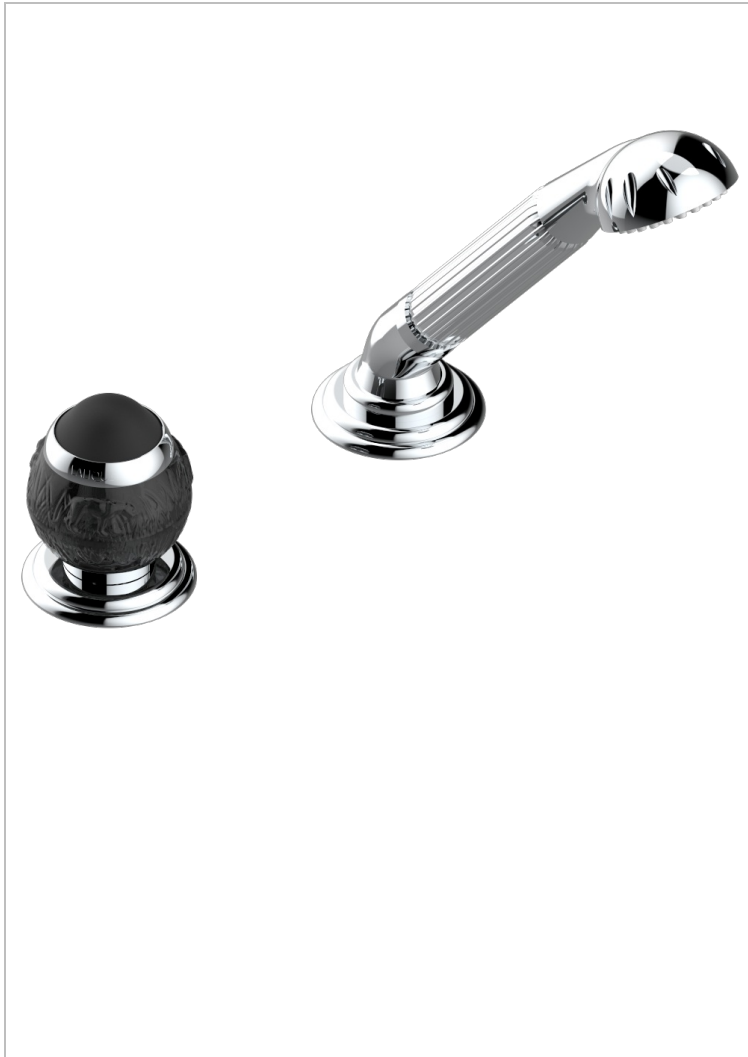

PANTHERE BLACK CRYSTAL

A2K-6532/60A

Deck mounted mixer with handshower, progressive cartridge

CHARACTERISTIC

- Panthère black crystal
- Deck mounted mixer with handshower, progressive cartridge

TECHNICAL SPECS

Matt nickel (American satin) - C01

Matt nickel color PVD - H56

Nickel antique / Sovereign - H28

Nickel color PVD - H55

Nickel polished - B01

Rose Gold - F27

Satin chrome - C03

Silver polished, antique - H03