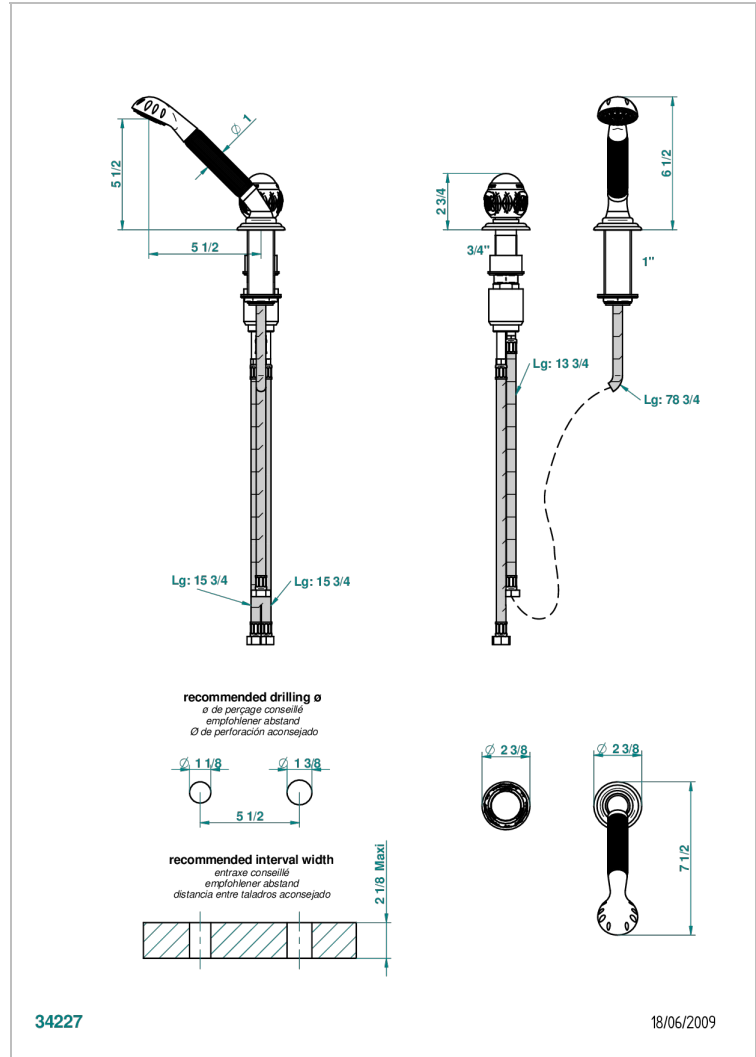

PANTHERE BLACK CRYSTAL

A2K-6532/60A

Deck mounted mixer with handshower, progressive cartridge

CHARACTERISTIC

- Panthère black crystal
- Deck mounted mixer with handshower, progressive cartridge

TECHNICAL SPECS

- Recommandé : 3 bars (max. 5 bars) - Advised : 43,5 psi (max. 72 psi)
- 9,5 l/min à 3 bars (2.5 gpm at 43.5 psi)

AVAILABLE FINITIONS

Black nickel - D24

Blush PVD - H62

Brass color PVD - H49

Brown bronze color PVD - F33