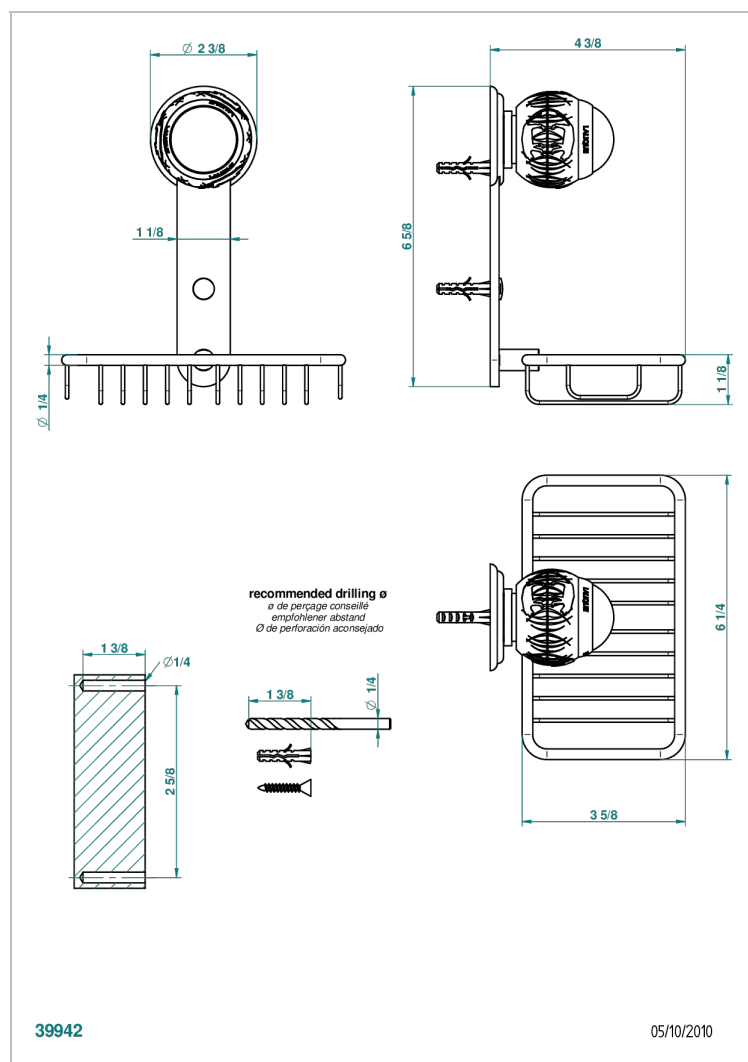

PANTHERE BLACK CRYSTAL

A2K-620

Soap basket, wall mounted 6"1/4 x 3"5/8

CHARACTERISTIC

- Panthère black crystal
- Soap basket, wall mounted 6"1/4 x 3"5/8

AVAILABLE FINITIONS

Black nickel - D24

Blush PVD - H62