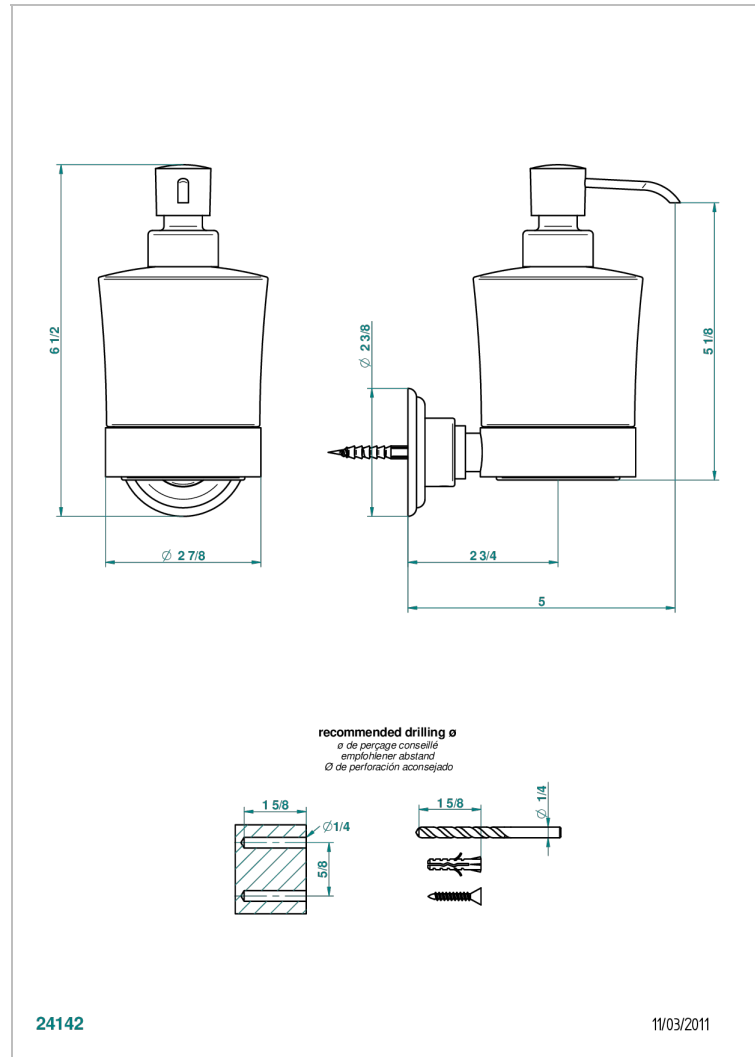

PANTHERE BLACK CRYSTAL

A2K-613

Liquid soap dispenser

THG[®]
PARIS

CHARACTERISTIC

- Panthère black crystal
- Liquid soap dispenser

AVAILABLE FINITIONS

Black nickel - D24
 Blush PVD - H62
 Brass color PVD - H49
 Brown bronze color PVD - F33
 Chrome polished - A02
 Chrome polished / gold polished - G02