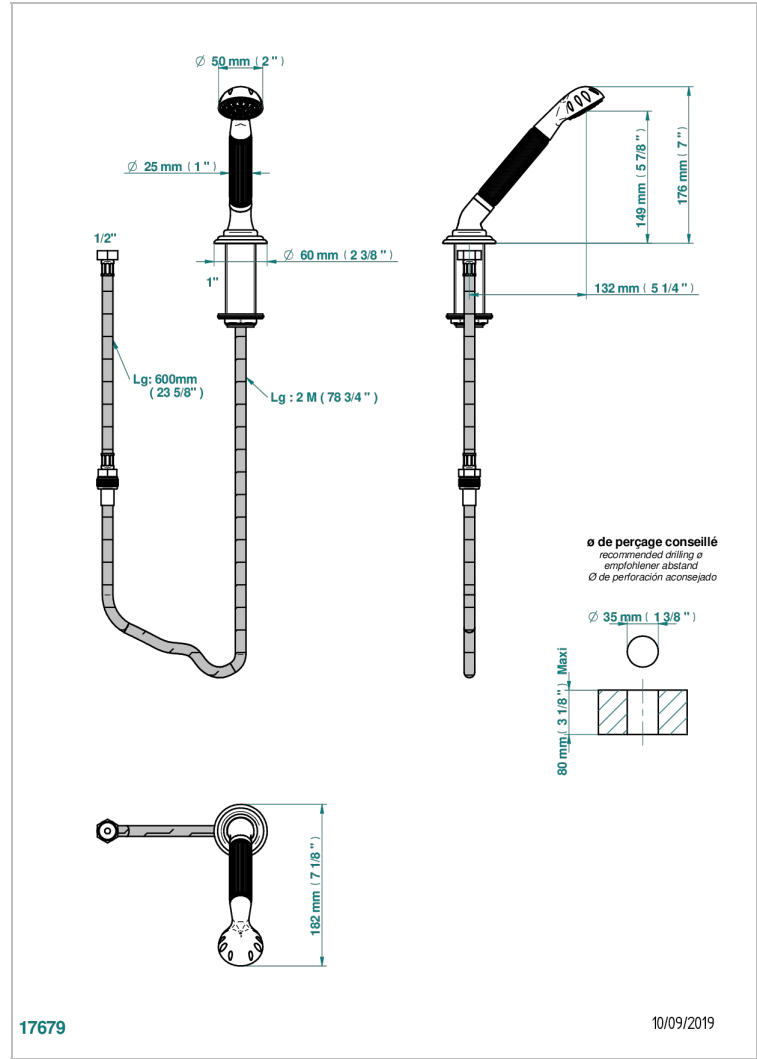

PANTHERE BLACK CRYSTAL

A2K-60A

Deck mounted hand shower, with hose

THG[®]
PARIS

CHARACTERISTIC

- Panthère black crystal
- Deck mounted hand shower, with hose

TECHNICAL SPECS

- Recommandé : 3 bars (max. 5 bars) - Advised : 43,5 psi (max. 72 psi)
- 9,5 l/min à 3 bars (2.5 gpm at 43.5 psi)

AVAILABLE FINITIONS

Black nickel - D24
Blush PVD - H62
Brass color PVD - H49
Brown bronze color PVD - F33
Chrome polished - A02
Chrome polished / gold polished - G02

Copper antique matt, coated - H07
Gold color PVD - H52
Gold mat - F07
Gold polished - F01
Gold satiney - F03
Graphite PVD - H64