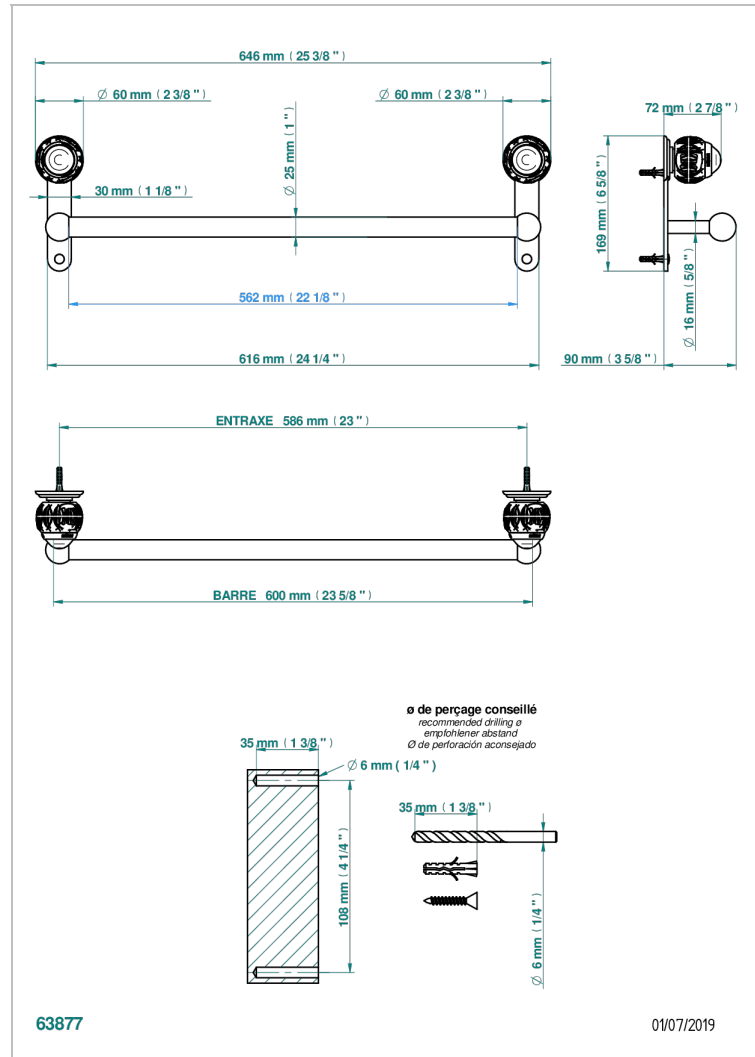

# PANTHERE BLACK CRYSTAL

A2K-526/60

Towel bar, 24" long

## CHARACTERISTIC

- Panthère black crystal
- Towel bar, 24" long